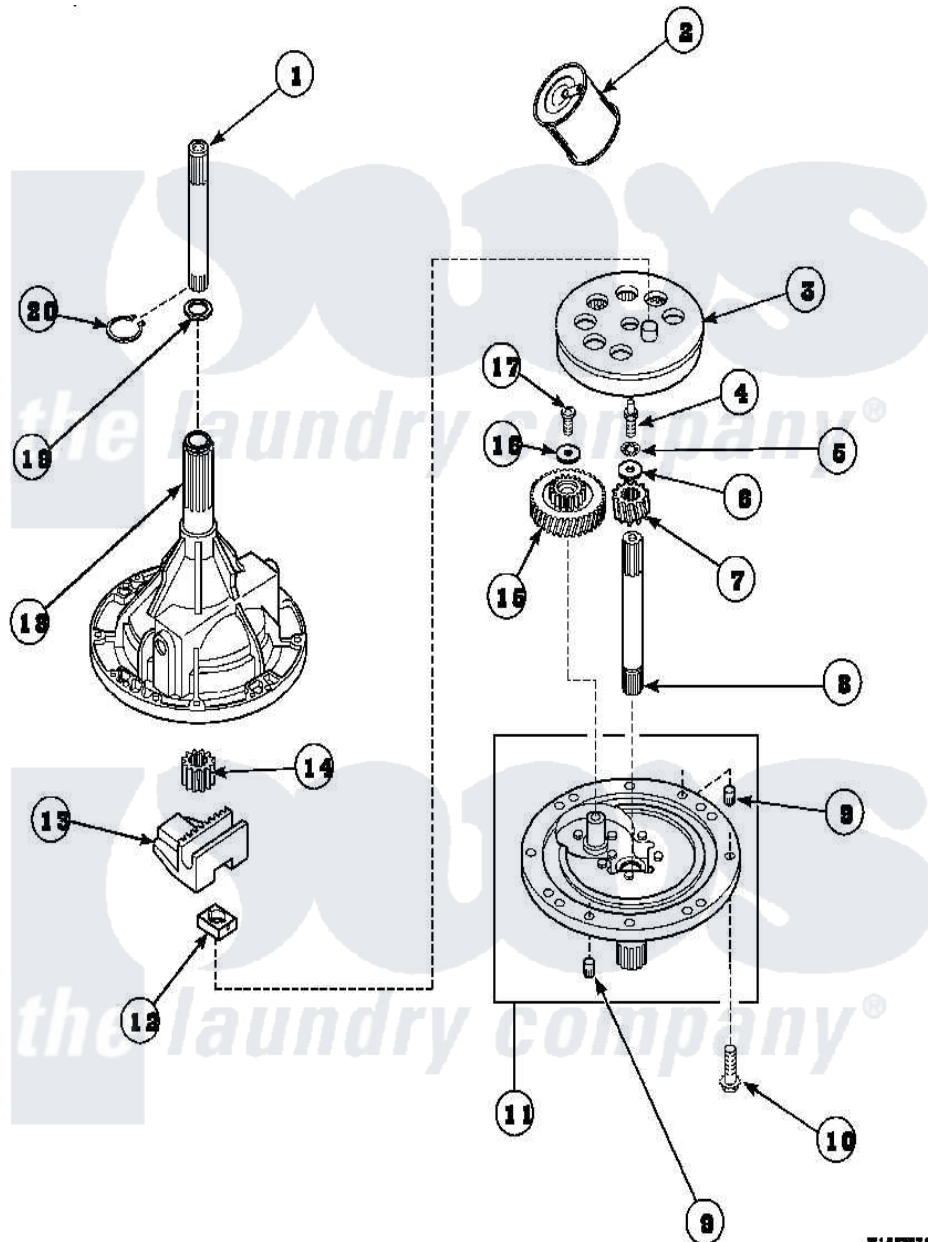

Amana AWM290L2 (BOM: PAWM290L2) 01 - 34526P TRANSMISSION ASSY

Amana Residential Amana AWM290L2 (BOM: PAWM290L2) Washer Parts Parts Diagram 01 - 34526P TRANSMISSION ASSY

Click on the part number to view part

Item	Original Part Number	Replaced By	Status	Part Description
1	Y36570			Shaft, Output
2	27243P			Oil, CW Transmission F-
3	26577			Assembly, Gear And Stud
4	27030		Not Available	SCREW, 1/4-20 SPECIAL
5	21456			Lockwasher, 1/4 Intshkp
6	26509	40041501		Washer
7	36562			Pinion, Drive
8	34853			Shaft, Input
9	27172			Pin, Dowel
10	32814		Not Available	SCREW, 1/4-20X7/8 SERRA
11	38290			Assembly, Cover
12	26493			Slide
13	Y31526			Rack
14	27003			Pinion, Agitator
15	29161			Gear, Reduction

16	29260	Not Available	WASHER
17	29273		Screw, 1/4-20 X 3/8
18	33223	Not Available	ASSY, TRANSMISSION CASE
19	35092		Washer, 3628id X 1.00 X .056
20	27197		Ring, Retaining
NI	37577P	Not Available	SEALANT