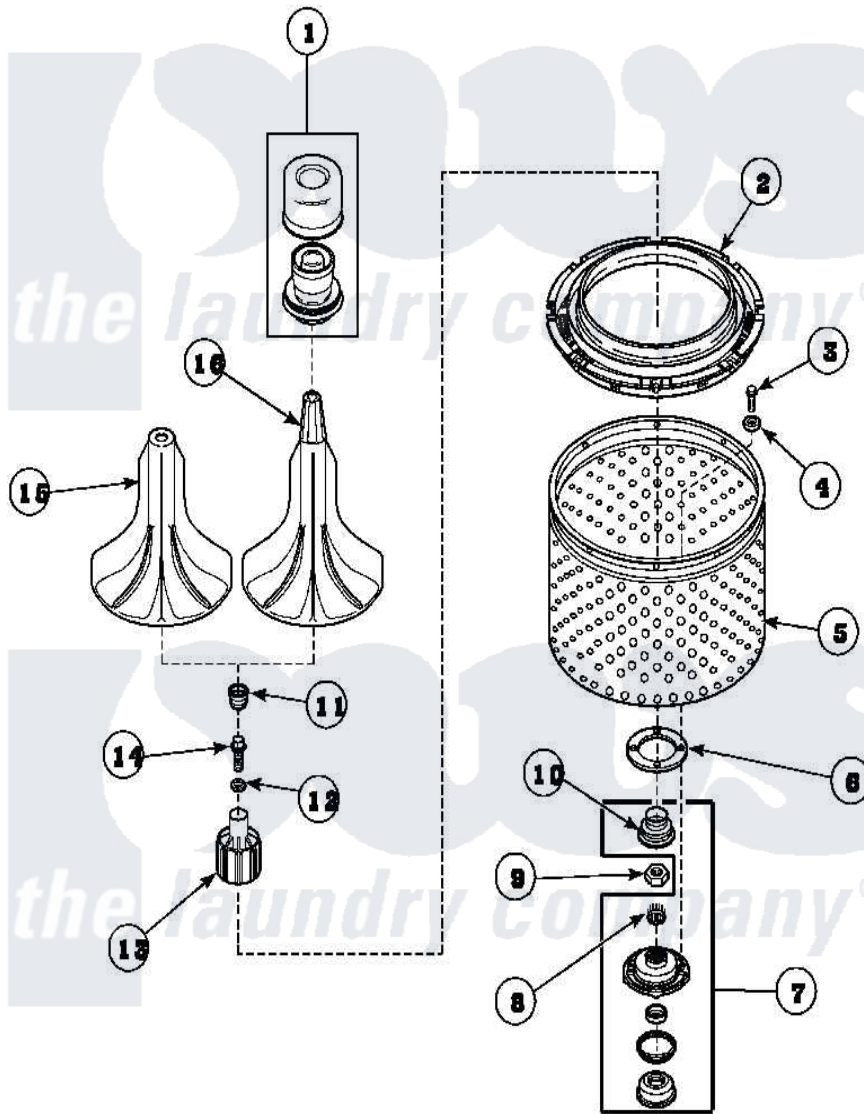

**Amana AWM290L2 (BOM: PAWM290L2) 02 - AGITATOR/DRIVE
BELL/SEAL KIT/TUB & HUB**

WESOPENA

Amana Residential Amana AWM290L2 (BOM: PAWM290L2) Washer Parts Parts Diagram 02 - AGITATOR/DRIVE BELL/SEAL KIT/TUB & HUB

[Click on the part number to view part](#)

Item	Original Part Number	Replaced By	Status	Part Description
1	33510			Assembly, Dispenser-Fabric
2	35035			Guard, Clothes
3	27202	W10116787		Screw
4	28094			Gasket
5	34519P	39252P		Wash Tub
6	27125	39122		Gasket, Washtub
7	495P3	R9900552		Hub And Seal
8	29728	40008301		Insert, Spline
9	Y29220	40016301		Nut, Lock
10	36425	40016101		Seal, Bell Drive
11	36511	40008401		Plug, Bell
12	36472			O-Ring
13	36443P	R9900189		Kit, Drive Bell And Seal
14	34288	40065102		Screw, Shoulder 1/4