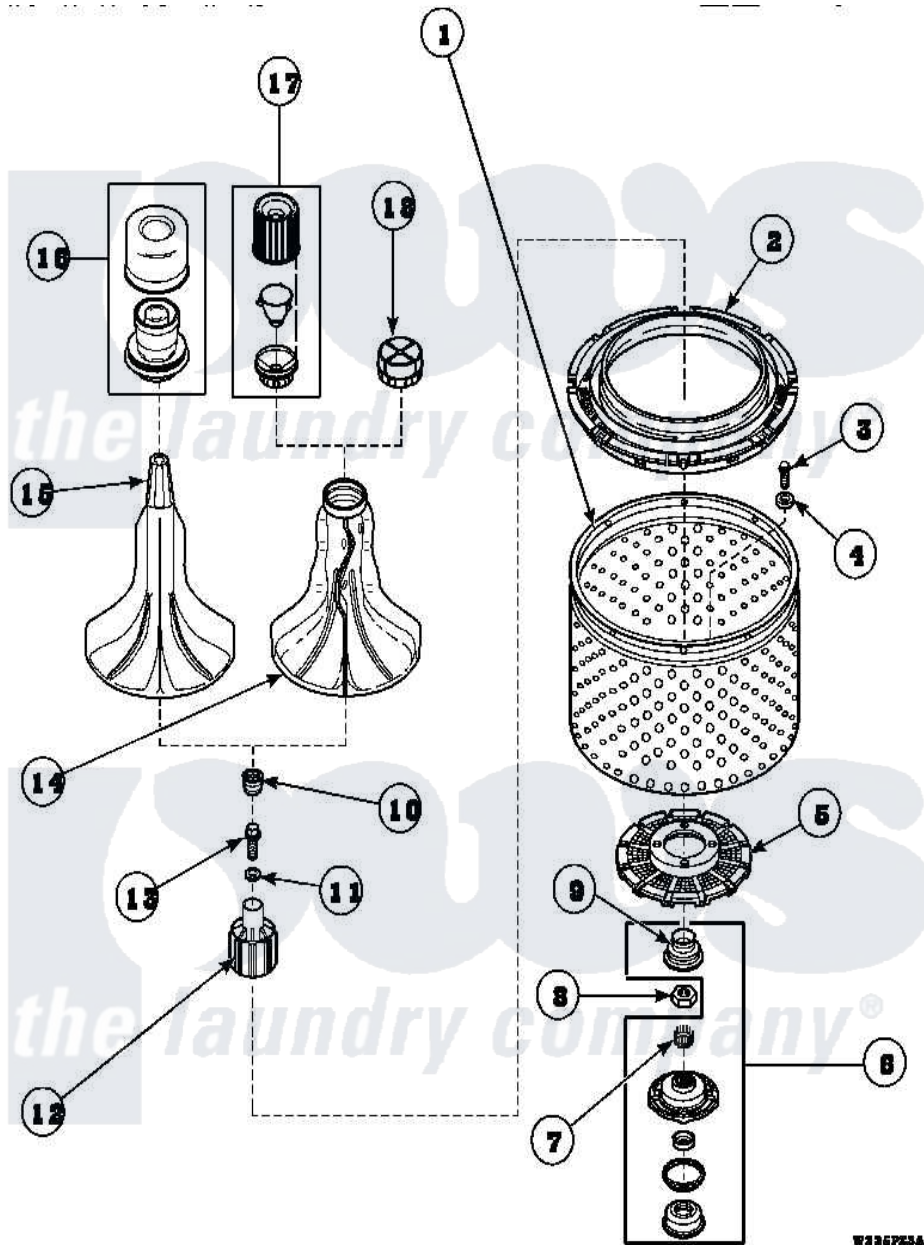

**Amana AWM290L2 (BOM: PAWM290L2) 03 - AGITATOR/DRIVE
BELL/SEAL KIT/TUB & HUB**

Amana Residential Amana AWM290L2 (BOM: PAWM290L2) Washer Parts Parts Diagram 03 - AGITATOR/DRIVE BELL/SEAL KIT/TUB & HUB

Click on the part number to view part

Item	Original Part Number	Replaced By	Status	Part Description
2	35035			Guard, Clothes
3	27202	W10116787		Screw
4	28094			Gasket
6	495P3	R9900552		Hub And Seal
7	29728	40008301		Insert, Spline
8	Y29220	40016301		Nut, Lock
9	36425	40016101		Seal, Bell Drive
10	36511	40008401		Plug, Bell
11	36472			O-Ring
12	36443P	R9900189		Kit, Drive Bell And Seal
13	34288	40065102		Screw, Shoulder 1/4
16	33510			Assembly, Dispenser-Fabric