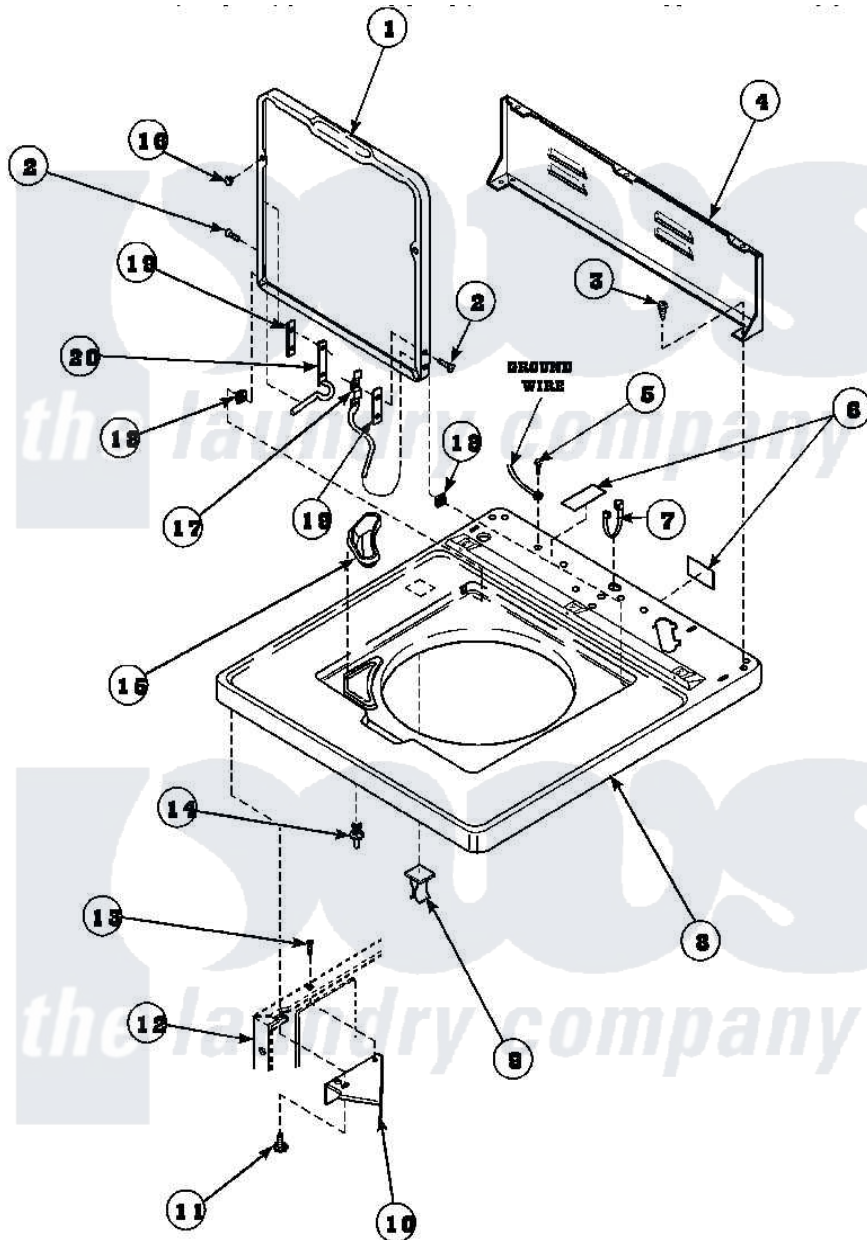

Amana AWM290L2 (BOM: PAWM290L2) 05 - CAB TOP, LOADING DOOR & CTRL REAR PAN

Amana Residential Amana AWM290L2 (BOM: PAWM290L2) Washer Parts Parts Diagram 05 - CAB TOP, LOADING DOOR & CTRL REAR PAN

Click on the part number to view part

Item	Original Part Number	Replaced By	Status	Part Description
1	33541P		Not Available	LID
2	34337	W10119828		Screw, Lid Hinge Mounting
3	23962	W10116760		Screw
4	34903		Not Available	PANEL, BACK HOOD (USE 37782)
5	52909			Screw, 10B-16 X 1/2 HeX
6	24903		Not Available	STICKER,DISCONNECT POW
7	21903	211881		Grommet, Cord Part Not Used-Gas Models Only
8	34902P		Not Available	TOP
9	36519		Not Available	CLIP
10	36034			Bracket, Director-Module
11	Y31644	27001200		Screw
12	34475P		Not Available	CABINET
13	36035		Not Available	SCREW,8-18X3/8 PHIL FLT

13	30033	Not Available	HD
14	56534		Barrel, Support
15	34776	Not Available	DISPENSER,BLEACH
16	21685	40038001	Bumper
17	36437		Hinge, Lid R
18	33446	40008201	Bushing, Hinge
19	34338		Gasket, Hinge
20	36513		Hinge, Left
NI	26594P		Grease, Silicone - 2 Oz Tube