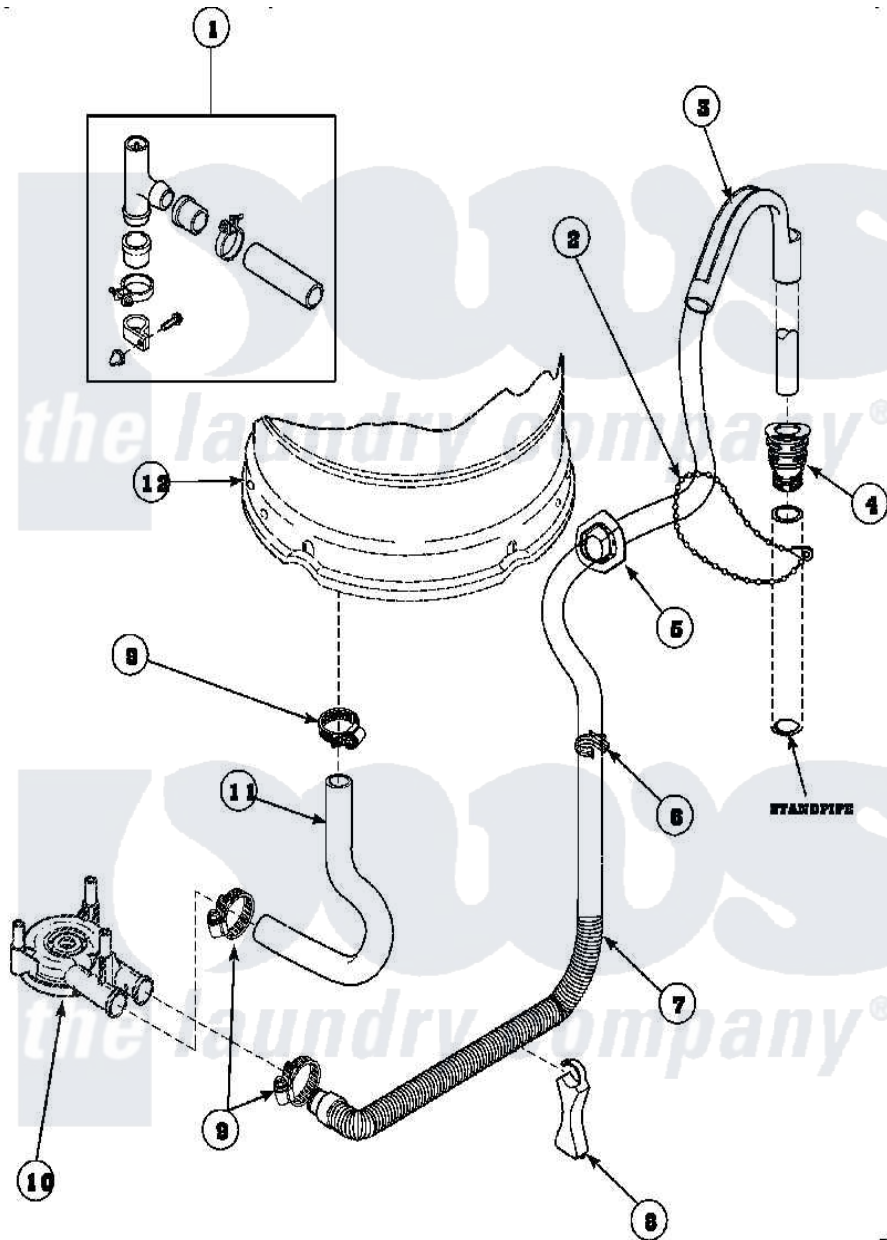

**Amana AWM290L2 (BOM: PAWM290L2) 06 - DRAIN HOSE AND SIPHON BREAK**

Amana Residential Amana AWM290L2 (BOM: PAWM290L2) Washer Parts Parts Diagram 06 - DRAIN HOSE AND SIPHON BREAK

[Click on the part number to view part](#)

Item	Original Part Number	Replaced By	Status	Part Description
1	562P3	<a href="#">76660</a>		Break-Sphn
2	33489	<a href="#">8539404</a>		Tie-Wire
3	33615	<a href="#">22003814</a>		Retainer, Drain Hose
4	36878	<a href="#">40008101</a>		Adapter, Standpipe
5	<a href="#">32219</a>			Relief, Strain
6	<a href="#">36014</a>			Clip, Retainer-Hose
7	37245	<a href="#">40053901</a>		Hose, Drain
8	<a href="#">36522</a>			Hose Support
"	<a href="#">35487</a>			Support, Hose
9	36802	<a href="#">285655</a>		Clamp, Hose
10	36863P	<a href="#">27001233</a>		Pump
11	<a href="#">35752</a>			Hose, Tub To Pump-Ddp
12	<a href="#">34439P</a>			Outer Tub