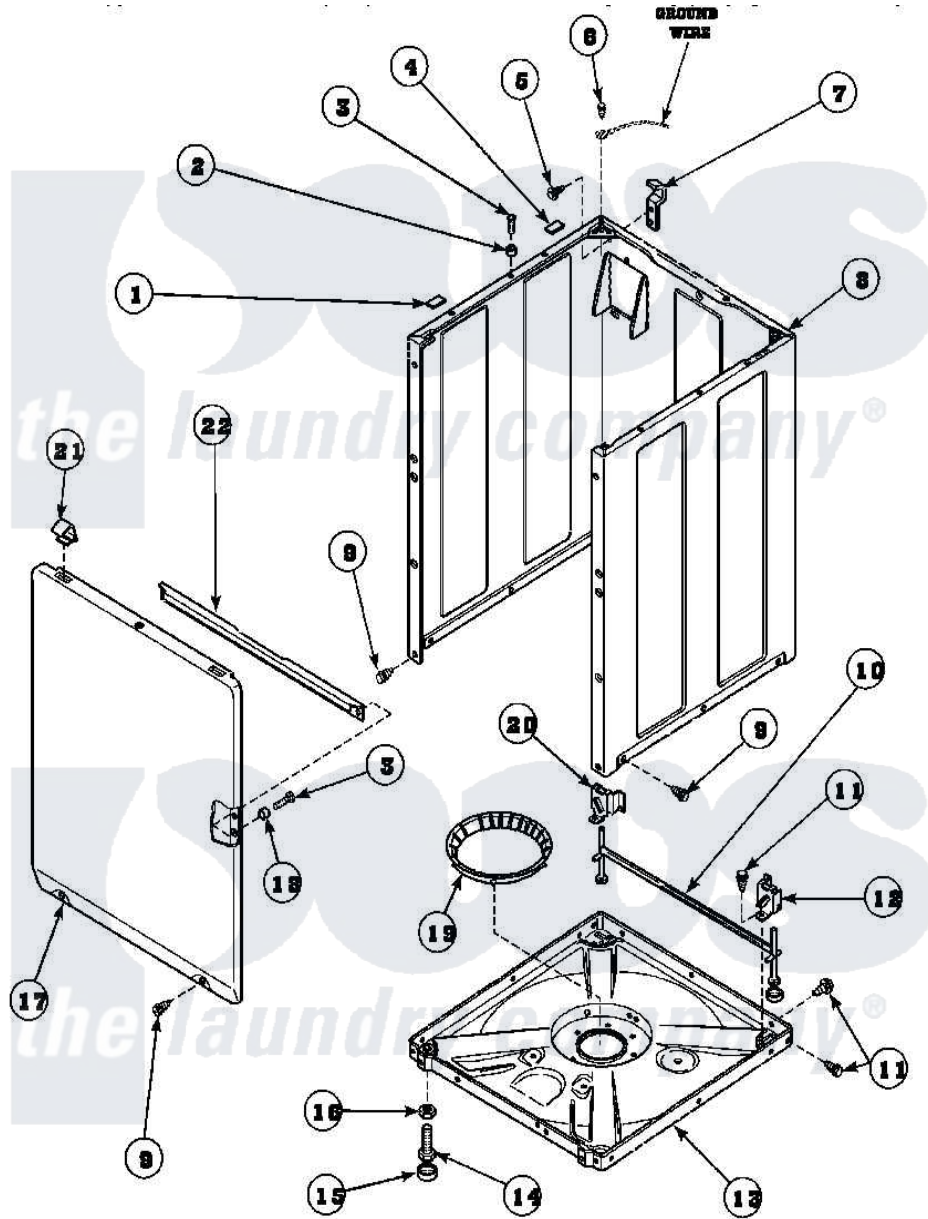

Amana AWM290L2 (BOM: PAWM290L2) 07 - FRONT PANEL, BASE ASSY AND CABINET ASSY

W1142728A

Amana Residential Amana AWM290L2 (BOM: PAWM290L2) Washer Parts Parts Diagram 07 - FRONT PANEL, BASE ASSY AND CABINET ASSY

[Click on the part number to view part](#)

Item	Original Part Number	Replaced By	Status	Part Description
1	Y56128			Pad, Bumper
2	56079	505187		Locator, Panel
3	32671	Y014874		Screw, Idler Arm And Sleeve
4	36226			Pad, Bumper .25
5	34499		Not Available	SCREW, No.10B X 1/4 TAP IN HX
6	23962	W10116760		Screw
7	Y27103			Hinge, Hold-Down Lug
8	34475P		Not Available	CABINET
9	27196	27001200		Screw
10	34443			Assembly, Leg And Stabilier
11	35148		Not Available	SCREW, 1/4-14 X 3/8 HX HD
12	36036		Not Available	BRACKET, SLL-RIGHT
13	36599P			Assembly Nut/ Leg Base
"	34434P			Assembly Nut/Leg Base

14	Y34319	22003428	Leg, Adjustable
15	34318	40016001	Foot, Rubber
16	Y21899	40038101	Nut, Leg
17	34656P	Not Available	NOT GOOD No. SEE NOTE PNL, FRONT
18	28102		Locator, Panel
19	36108	Not Available	SNUBBER PAD & ISOLATOR
20	36037		Bracket, SII-Left
21	35865		Clip, Hold-Down Front Panel
22	Y35097	Not Available	BRACE, FRT PNL