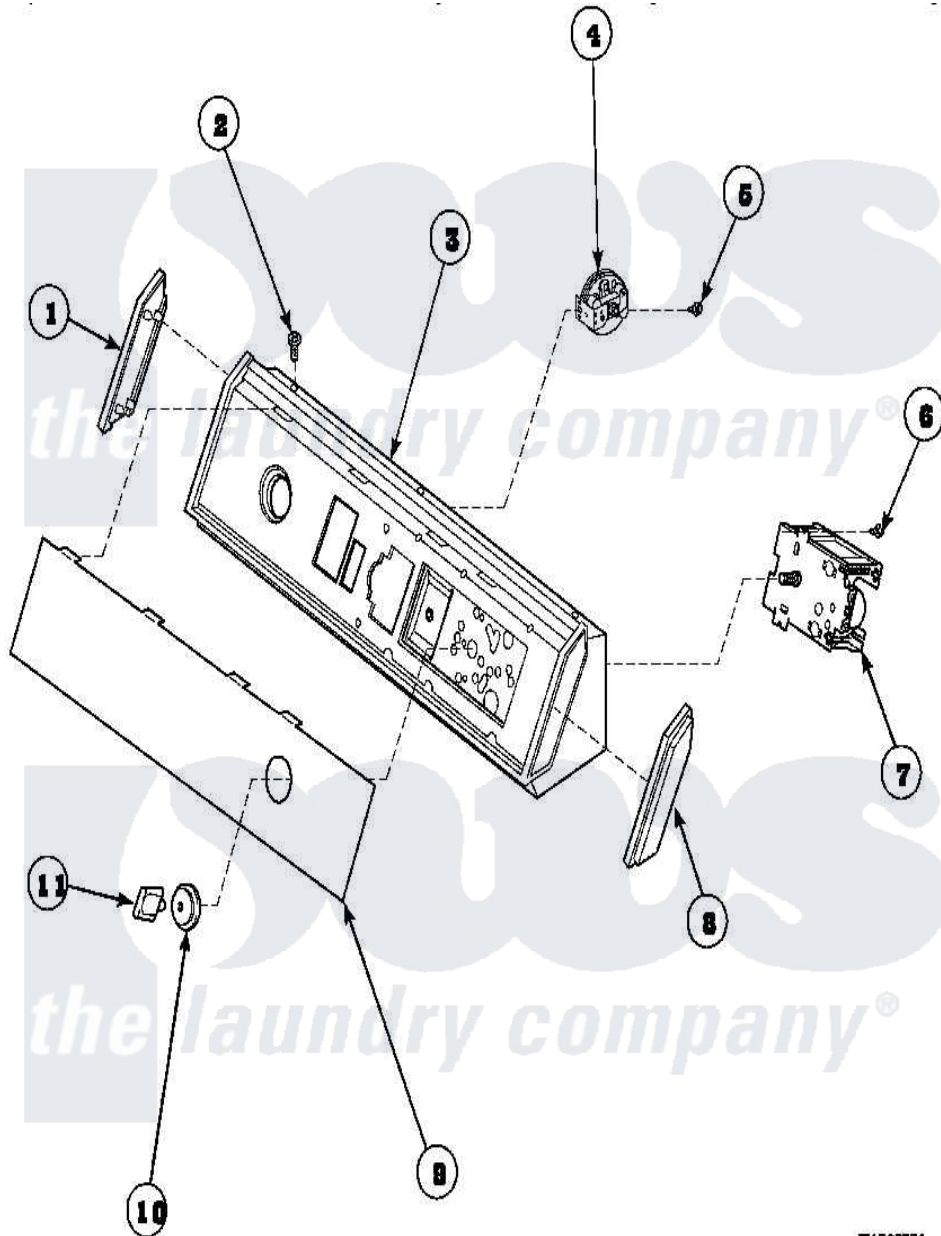

Amana AWM290L2 (BOM: PAWM290L2) 08 - GRAPHIC PANEL, CONTROL HOOD AND CONTROLS

Amana Residential Amana AWM290L2 (BOM: PAWM290L2) Washer Parts Parts Diagram 08 - GRAPHIC PANEL, CONTROL HOOD AND CONTROLS
 Click on the part number to view part

W170P22A

Item	Original Part Number	Replaced By	Status	Part Description
2	31752		Not Available	SCREW, No.8ABX3/4 POZIDRI
5	31260			Screw, No.8 X 3/8 Ind H
6	23962	W10116760		Screw
7	31238			Timer, 2 Cycle
10	33817		Not Available	ASSY, TIMER SKIRT-BLACK
11	33897			Knob, Timer-Washer-Blac