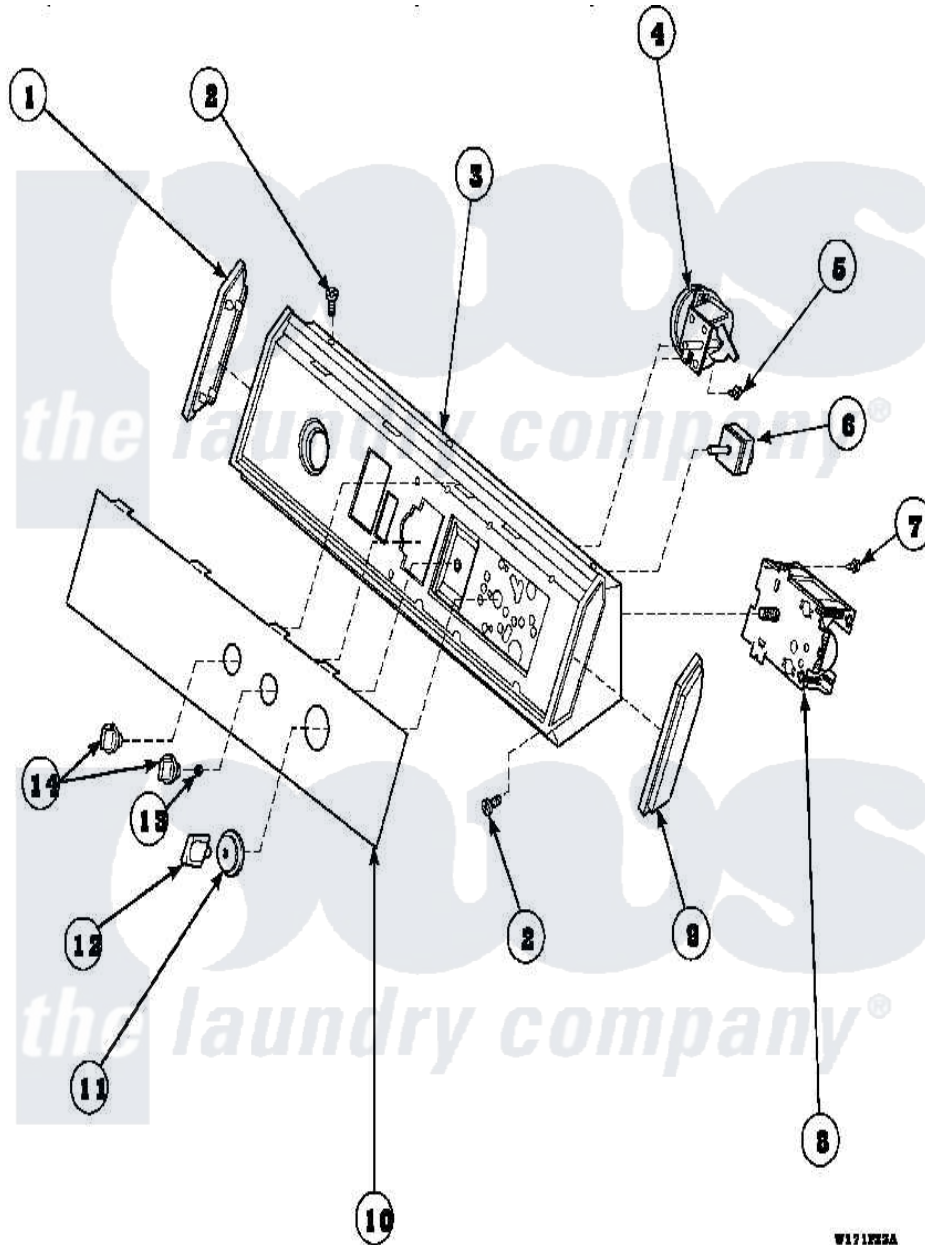

Amana AWM290L2 (BOM: PAWM290L2) 09 - GRAPHIC PANEL, CONTROL HOOD AND CONTROLS

W10116760

Amana Residential Amana AWM290L2 (BOM: PAWM290L2) Washer Parts Parts Diagram 09 - GRAPHIC PANEL, CONTROL HOOD AND CONTROLS
 Click on the part number to view part

Item	Original Part Number	Replaced By	Status	Part Description
1	31249		Not Available	CAP,END-L.H.-CHROME
4	35010	39035		Switch, Pressure-Var
5	31260			Screw, No.8 X 3/8 Ind H
6	35115			Switch, TemPerature 3 P
"	21300		Not Available	SWITCH,TEMPERATURE
7	23962	W10116760		Screw
8	31238			Timer, 2 Cycle
9	31248			Cap, End-RH-Chrome
13	57584		Not Available	NUT