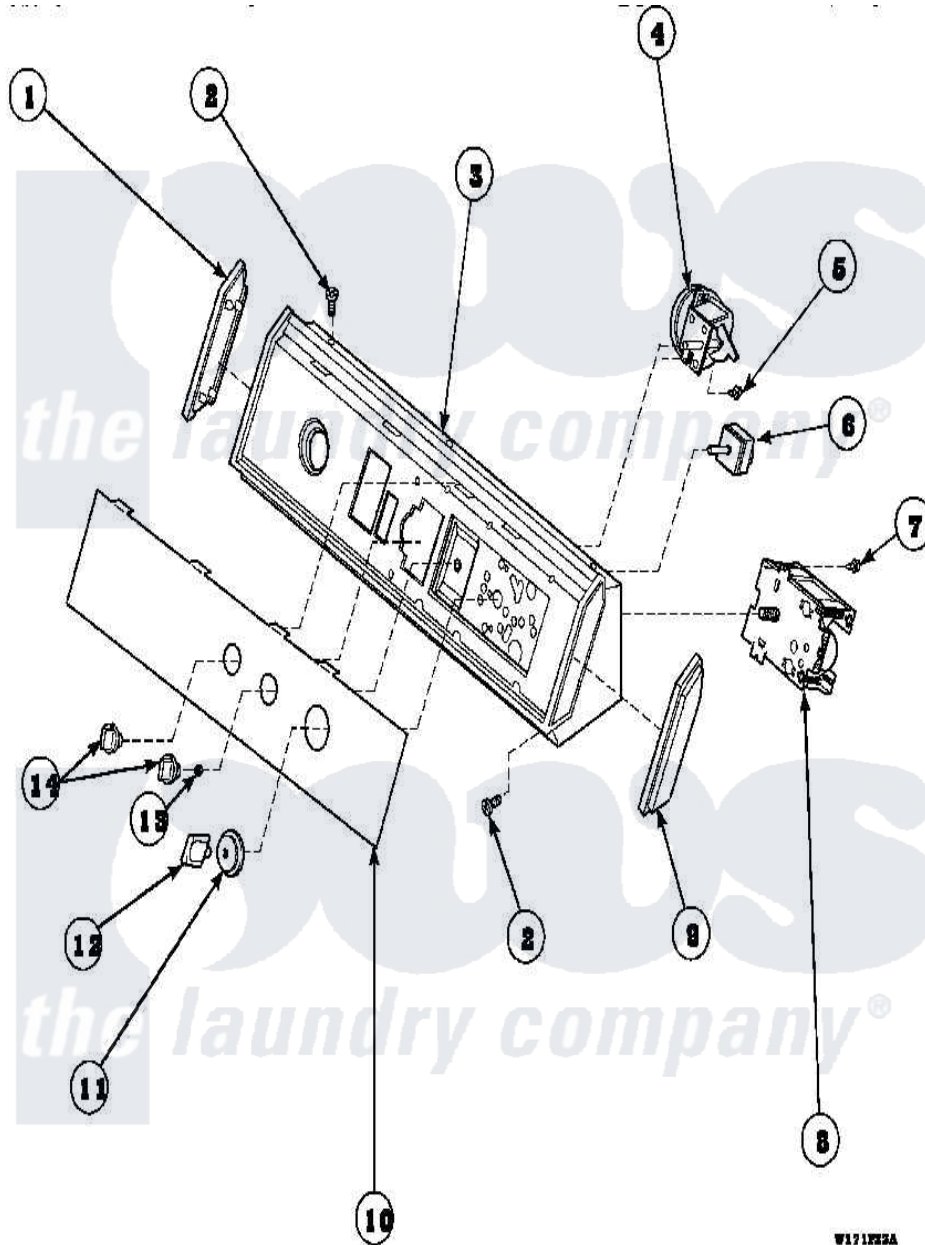

Amana AWM290L2 (BOM: PAWM290L2) 10 - GRAPHIC PANEL, CONTROL HOOD AND CONTROLS

W171222A

Amana Residential Amana AWM290L2 (BOM: PAWM290L2) Washer Parts Parts Diagram 10 - GRAPHIC PANEL, CONTROL HOOD AND CONTROLS
 Click on the part number to view part

Item	Original Part Number	Replaced By	Status	Part Description
1	31249		Not Available	CAP,END-L.H.-CHROME
2	31752		Not Available	SCREW,No.8ABX3/4 POZIDRI
3	37844		Not Available	ASSY, CONT PANEL
"	31811		Not Available	ASSY,HOOD & MOUNTING B
4	35010	39035		Switch, Pressure-Var
5	31260			Screw, No.8 X 3/8 Ind H
6	35115			Switch, TemPerature 3 P
7	23962	W10116760		Screw
8	31238			Timer, 2 Cycle
9	31248			Cap, End-RH-Chrome
10	36621		Not Available	PANEL, GRAPHICS
11	33817		Not Available	ASSY,TIMER SKIRT-BLACK
12	33897			Knob, Timer-Washer-Blac
13	57584		Not Available	NUT