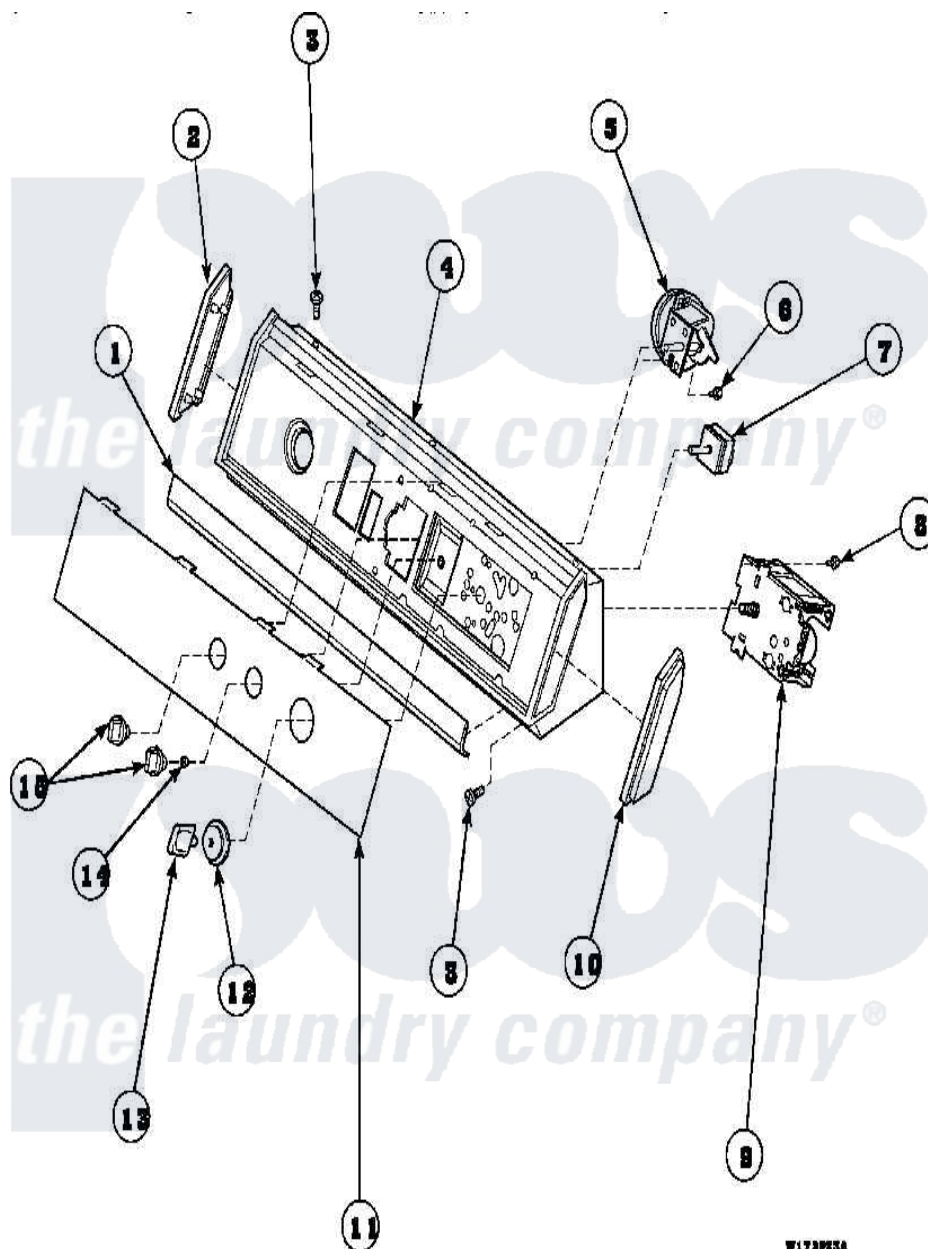

Amana AWM290L2 (BOM: PAWM290L2) 11 - GRAPHIC PANEL, CONTROL HOOD AND CONTROLS

W17APESA

Amana Residential Amana AWM290L2 (BOM: PAWM290L2) Washer Parts Parts Diagram 11 - GRAPHIC PANEL, CONTROL HOOD AND CONTROLS
 Click on the part number to view part

Item	Original Part Number	Replaced By	Status	Part Description
2	31249		Not Available	CAP,END-L.H.-CHROME
6	31260			Screw, No.8 X 3/8 Ind H
7	35115			Switch, TemPerature 3 P
8	23962	W10116760		Screw
10	31248			Cap, End-RH-Chrome
14	57584		Not Available	NUT