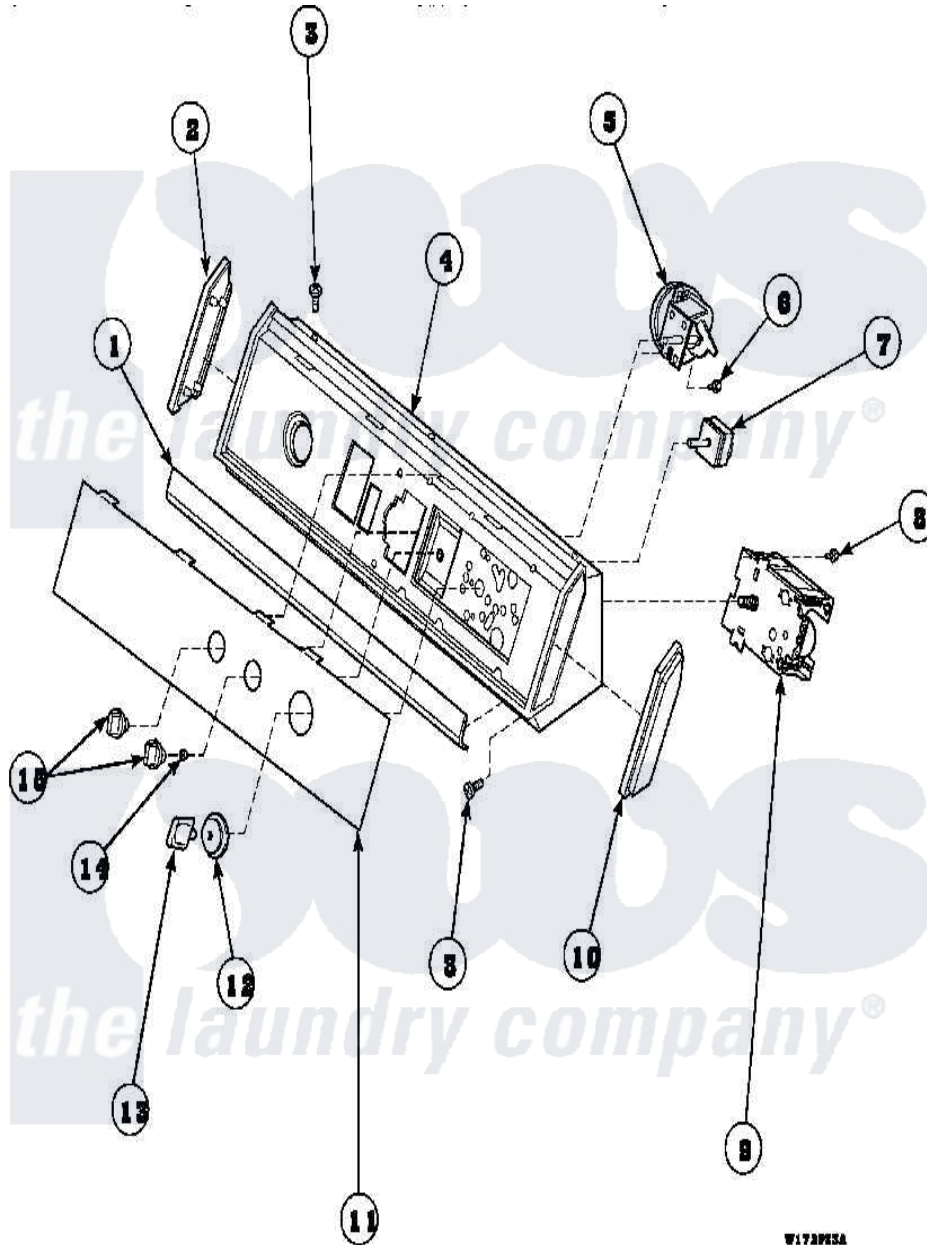

Amana AWM290L2 (BOM: PAWM290L2) 12 - GRAPHIC PANEL, CONTROL HOOD AND CONTROLS

Amana Residential Amana AWM290L2 (BOM: PAWM290L2) Washer Parts Parts Diagram 12 - GRAPHIC PANEL, CONTROL HOOD AND CONTROLS
 Click on the part number to view part

Item	Original Part Number	Replaced By	Status	Part Description
2	31249		Not Available	CAP,END-L.H.-CHROME
3	31752		Not Available	SCREW,No.8ABX3/4 POZIDRI
6	31260			Screw, No.8 X 3/8 Ind H
8	23962	W10116760		Screw
10	31248			Cap, End-RH-Chrome
12	33817		Not Available	ASSY,TIMER SKIRT-BLACK
13	33897			Knob, Timer-Washer-Blac
14	57584		Not Available	NUT
15	33610			Assembly, Knob-Rotary-Black