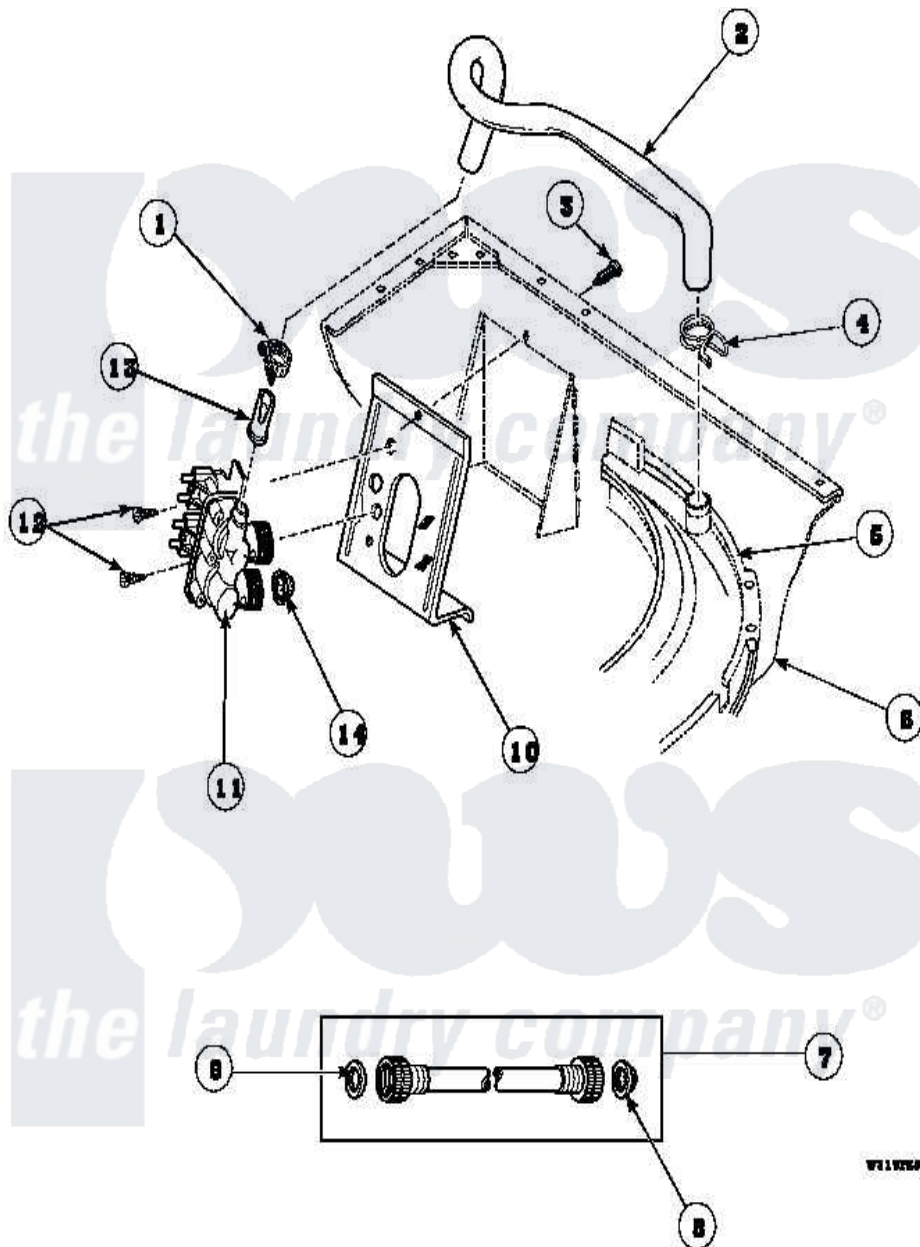

Amana AWM290L2 (BOM: PAWM290L2) 13 - INLET/FILL HOSE/MIXING VLV & MTG BRKT

Amana Residential Amana AWM290L2 (BOM: PAWM290L2) Washer Parts Parts Diagram 13 - INLET/FILL HOSE/MIXING VLV & MTG BRKT
 Click on the part number to view part

Item	Original Part Number	Replaced By	Status	Part Description
1	36801	596669		Clamp, Manifold
2	35874	38155		Hose, Mix Valve To TU
3	33562	27001200		Screw
4	29210			Hose Clamp
5	36025P			Assembly, Tub Coverand Gasket
6	34475P		Not Available	CABINET
7	28330P	202860		Inlet Hose Assembly
"	20618	21001467		Hose- 10'
"	20617		Not Available	HOSE, INLET (8 FT)
8	28605	22002960		Strainer, Washer Inlet
9	20290	Y013783		Washer, Inlet Hose
10	34972	39407		Bracket, Valve
11	34963	34963P		Valve Mixing Package
12	23962	W10116760		Screw