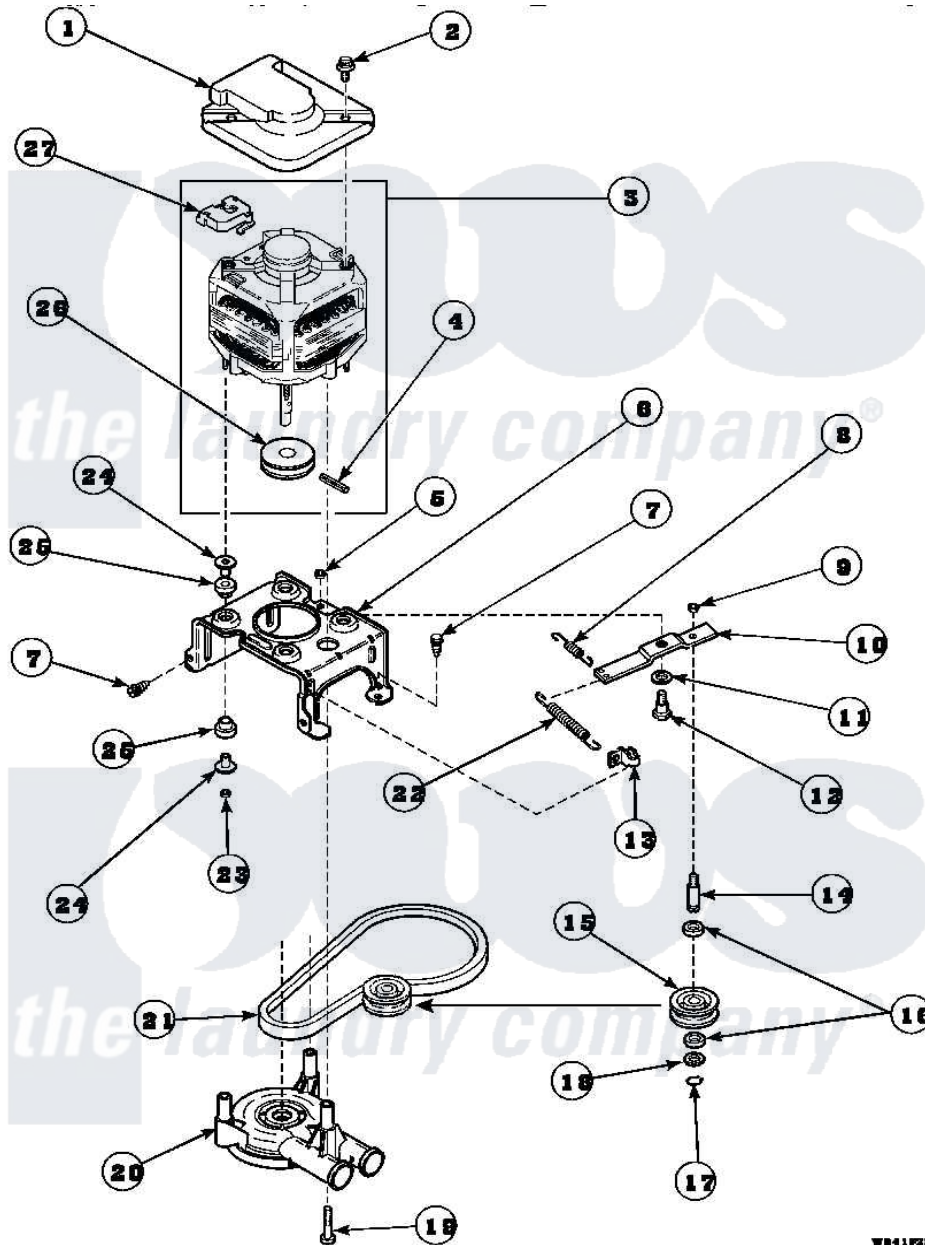

Amana AWM290L2 (BOM: PAWM290L2) 15 - MOTOR, MTG BRKT, BELT, PUMP & IDLER ASSY

WB11P20A

Amana Residential Amana AWM290L2 (BOM: PAWM290L2) Washer Parts Diagram 15 - MOTOR, MTG BRKT, BELT, PUMP & IDLER ASSY
 Click on the part number to view part

Item	Original Part Number	Replaced By	Status	Part Description
1	34754	40112301		Shield, Motor
2	36639	4312464		Screw
3	34910P	27001215		Motor W/Pulley
4	23750			Pin, Roll
5	52566	27001225		Nut, Jam Mid Lock 1/4-20
6	34890		Not Available	BRACKET,MOTOR MOUNT
"	37415P			Kit, Motor Brkt
"	37415	37415P		Kit, Motor Brkt
7	Y31645	27001200		Screw
8	30620		Not Available	SPRING,IDLER LEVER HEL
9	28803	2221070		Clamp, Nylon
10	31054	40041002		Lever, Idler
"	37443	40041002		Lever, Idler
11	81392	40054701		Washer
12	27229	40038901		Screw, 1/4-20

13	28849		Clip, Spring
14	28802		Shaft, Idler
15	28800	Not Available	WHEEL, IDLER
16	Y29443		Washer, Felt
17	23748		Ring, Retaining
18	52549		Washer, 501 ID X3/4 Odx
19	Y34565	40063701	Screw, 10-16 x 1.75
20	36863P	27001233	Pump
21	28808		Belt, Agitate And Spin
22	37366		Spring, Idler
"	37606		Spring, Idler Lever
23	35423	3400029	Nut, Adapter Plate
24	34791		Post, Mount-Motor
25	34788		Mount, Motor
26	27171	Not Available	PULLEY, MOTOR
27	35632	Not Available	SWITCH, MOTOR