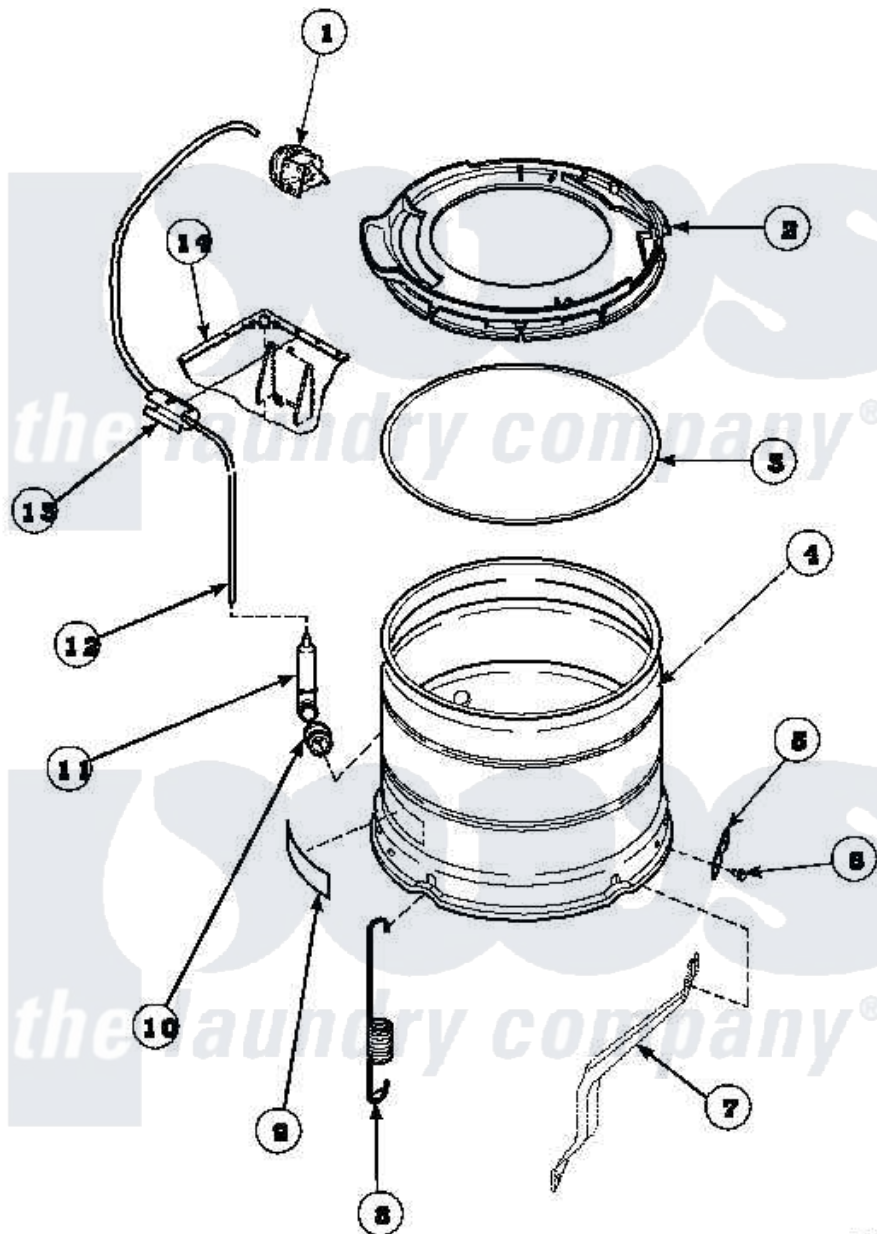

Amana AWM290L2 (BOM: PAWM290L2) 16 - OUTER TUB, COVER AND PRESSURE HOSE

Amana Residential Amana AWM290L2 (BOM: PAWM290L2) Washer Parts Parts Diagram 16 - OUTER TUB, COVER AND PRESSURE HOSE

Click on the part number to view part

Item	Original Part Number	Replaced By	Status	Part Description
1	35010	39035		Switch, Pressure-Var
2	36025P			Assembly, Tub Cover and Gasket
3	32857			Gasket, Tub Cover Small
4	34439P			Outer Tub
5	27926			Plate, Leg .063
6	35369	40128701		Screw, 5/16-18 X .50
7	34792			Leg, Support
8	35947		Not Available	SPRING, TUB -SHORT
9	500049		Not Available	STICKER
10	29175	40037801		Grommet
11	30907	40008501		Assembly, Pressure Bulb
12	29213	39125		Tubing 31
13	36985		Not Available	CLIP, HOSE
14	34475P		Not Available	CABINET