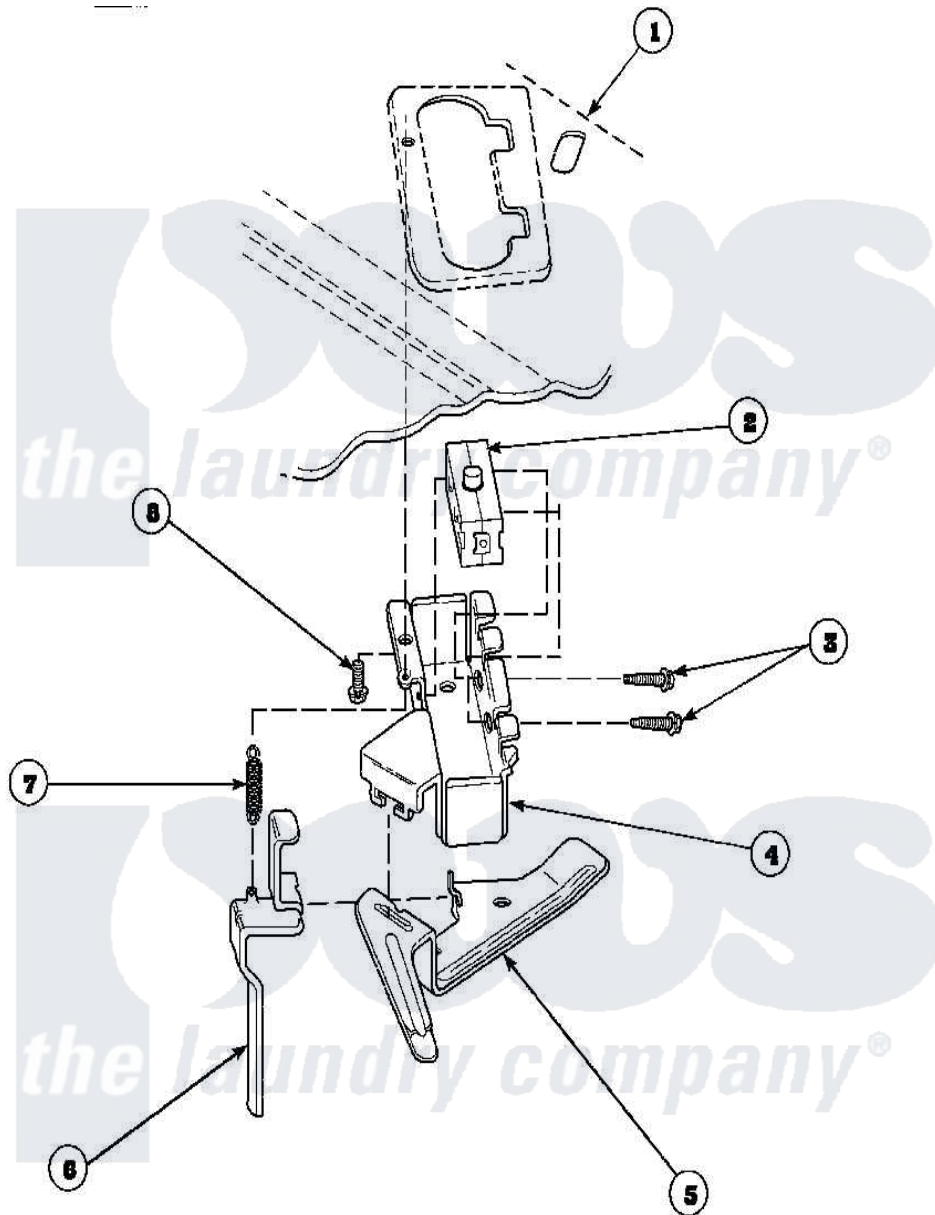

Amana AWM290L2 (BOM: PAWM290L2) 17 - OUT-OF-BALANCE SWITCH

Amana [Residential Amana AWM290L2 \(BOM: PAWM290L2\) Washer Parts](#) Parts Diagram 17 - OUT-OF-BALANCE SWITCH

W240223A

[Click on the part number to view part](#)

Item	Original Part Number	Replaced By	Status	Part Description
1	34902P		Not Available	TOP
2	33445	27001095		Switch, Lid
3	36510			Screw
4	36497P			Kit, Switch Holder
5	33441			Arm, Actuator
6	33442			Lever, Unbalanced Load
7	33443			Spring
8	23962	W10116760		Screw