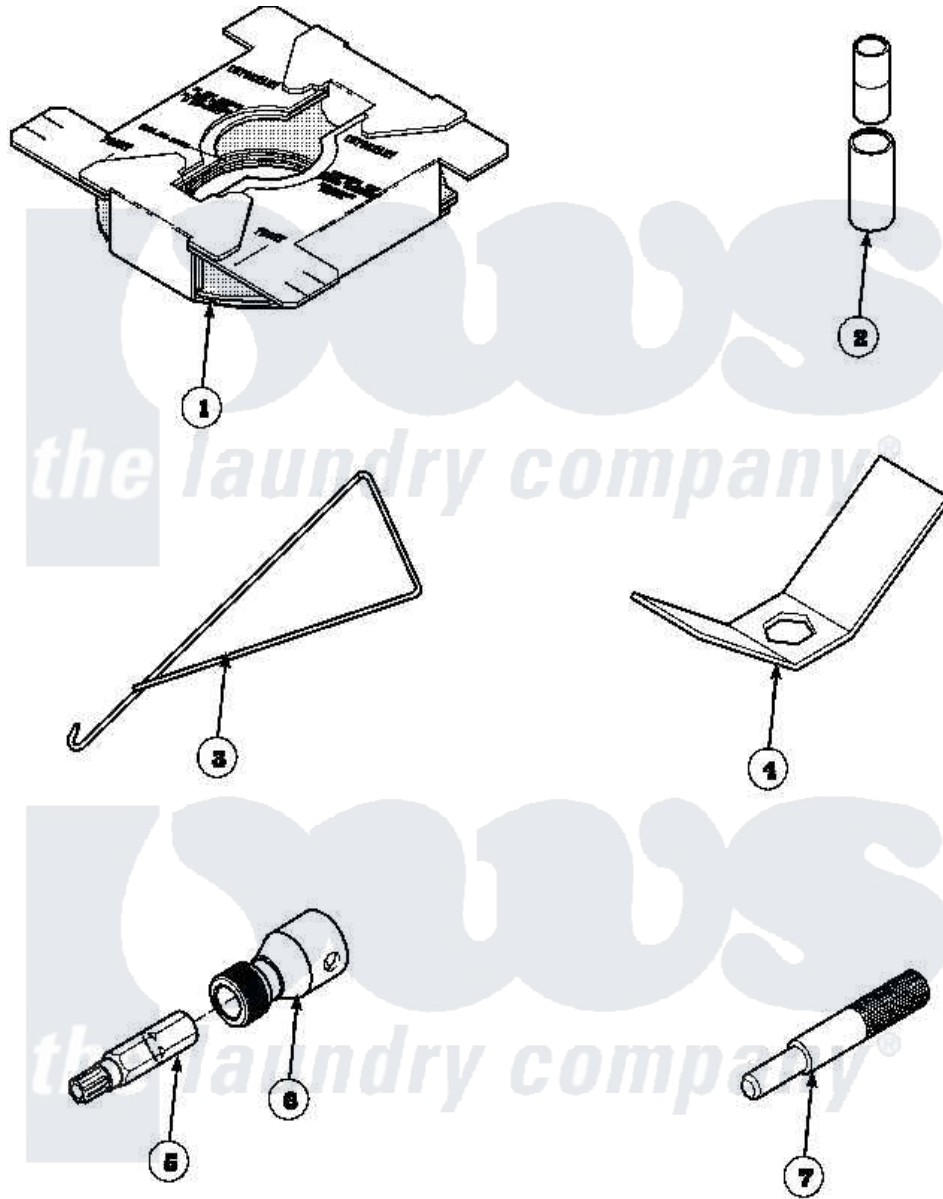

Amana AWM290L2 (BOM: PAWM290L2) 19 - SPECIAL TOOLS

Amana Residential Amana AWM290L2 (BOM: PAWM290L2) Washer Parts Parts Diagram 19 - SPECIAL TOOLS
 Click on the part number to view part

W1030588

Item	Original Part Number	Replaced By	Status	Part Description
1	36926		Not Available	BRACE, SHIPPING
2	242P4			Installer, Spring
3	289P4	321P4		Hook, Spring
4	237P4	306P4		Hex Wrench
5	282P4			T25 Tamper Resistant Bit
6	24161			Torx Bit Holder
7	305P4		Not Available	TOOL, TRANSMISSION PI
NI	555P3	725P3		Kit