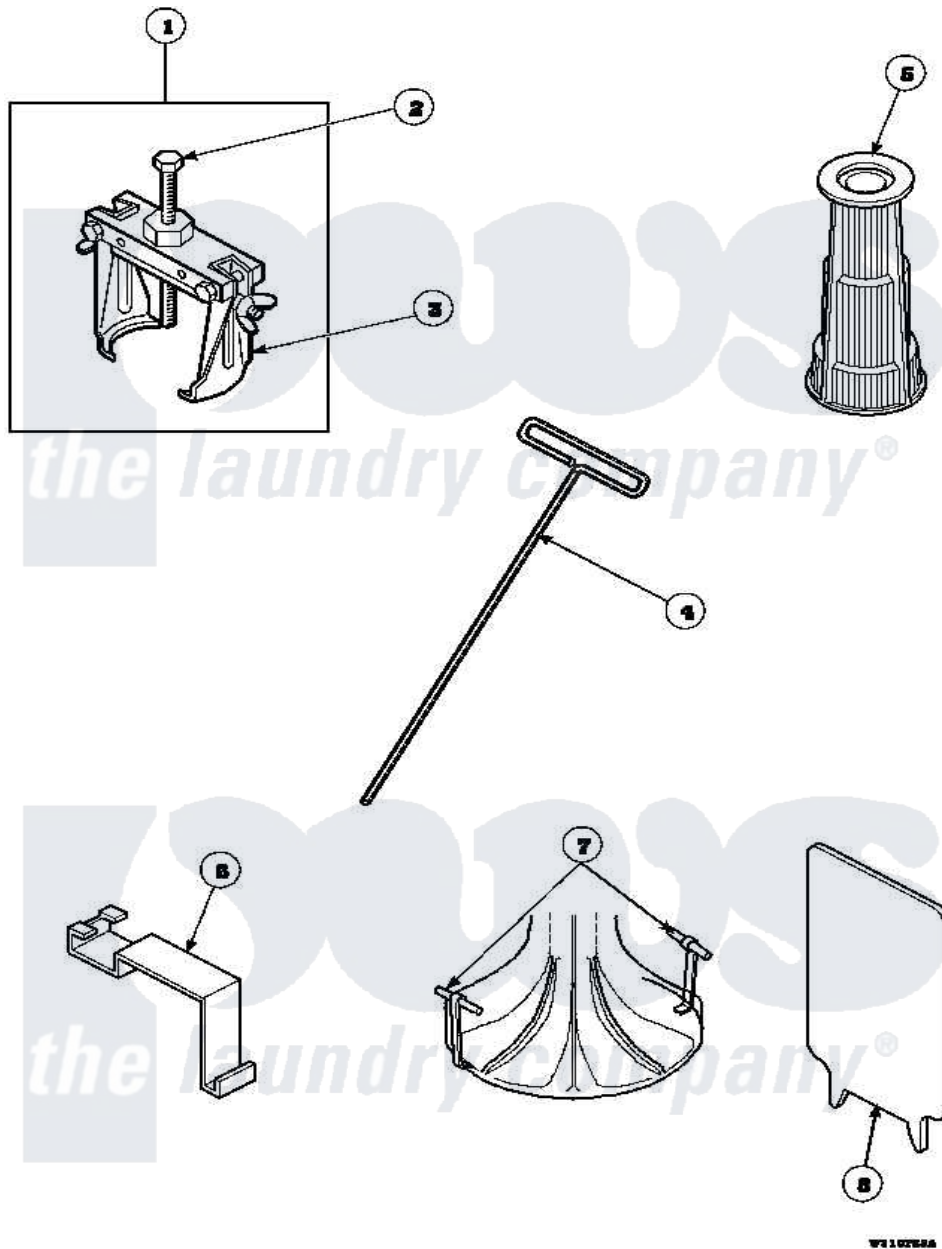

Amana AWM290L2 (BOM: PAWM290L2) 20 - SPECIAL TOOLS

Amana Residential Amana AWM290L2 (BOM: PAWM290L2) Washer Parts Diagram 20 - SPECIAL TOOLS
 Click on the part number to view part

Item	Original Part Number	Replaced By	Status	Part Description
1	294P4			Bell Tool
2	294P4B			Drive Bell Bolt
3	294P4A			Jaw, Drive Bell Tool
4	291P4		Not Available	WRENCH, T - ALLEN
5	293P4			Seal Tool
6	273P4			Tub Cover Gasket Tool
7	254P4P			Agitator Hooks
8	272P4			Tool, Lid Switch Instal
NI	555P3	725P3		Kit