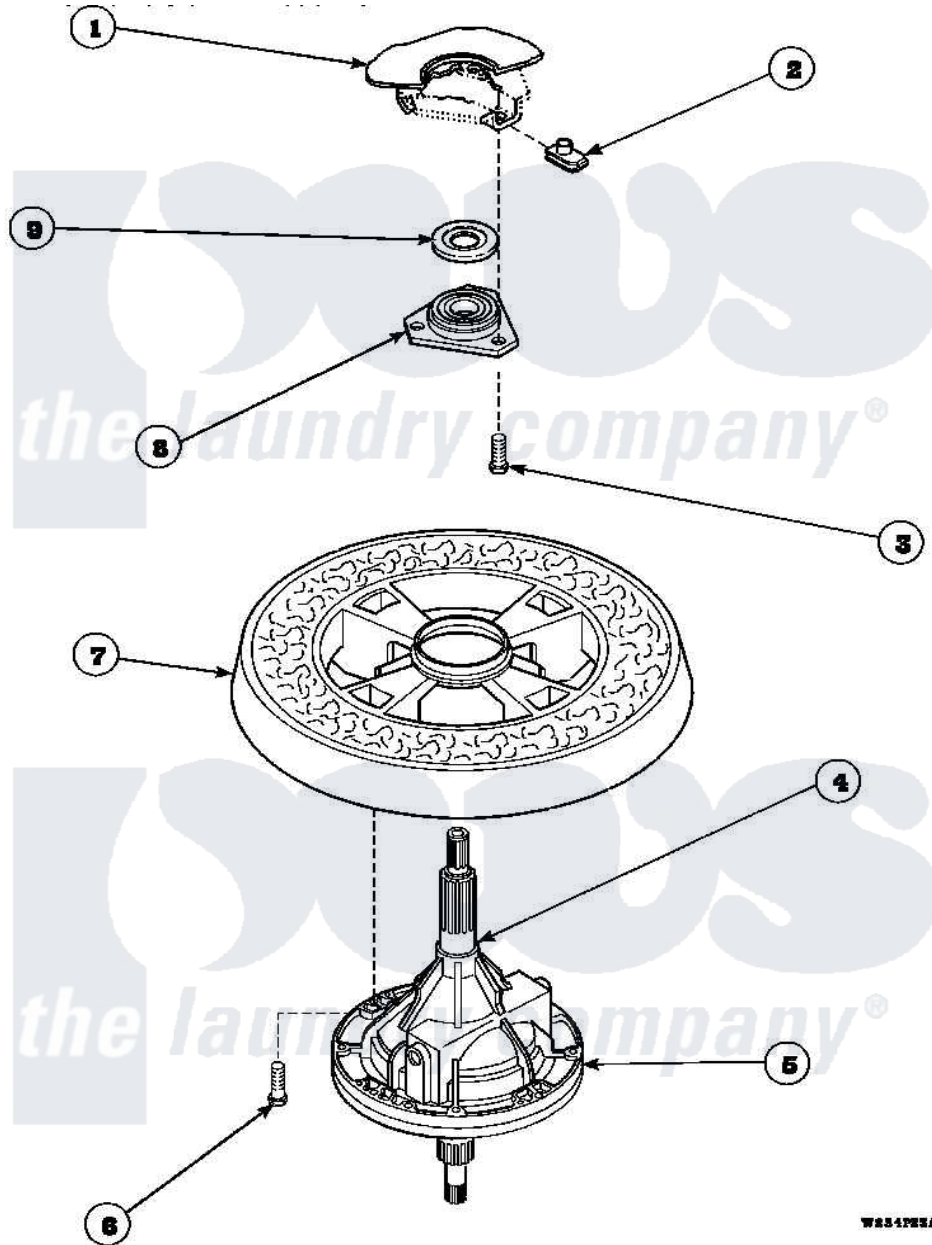

Amana AWM290L2 (BOM: PAWM290L2) 22 - TRANSMISSION ASSY AND BALANCING RING

W251PBA

Amana Residential Amana AWM290L2 (BOM: PAWM290L2) Washer Parts Parts Diagram 22 - TRANSMISSION ASSY AND BALANCING RING

Click on the part number to view part

Item	Original Part Number	Replaced By	Status	Part Description
1	34439P			Outer Tub
2	27222			Nut, Retainer 5/16-18
3	36991	3400500		Bolt, 3405245 5/16-18 X 3/4
4	27604P			Never-Seeze 1 Oz Tube
5	34526P			Assembly, Transmission
6	37047		Not Available	SCREW, CAP
7	34731		Not Available	ASSY,BALANCE RING-COMPL
8	27182	40004201P		Main Bearing Assembly
9	27187			Flinger