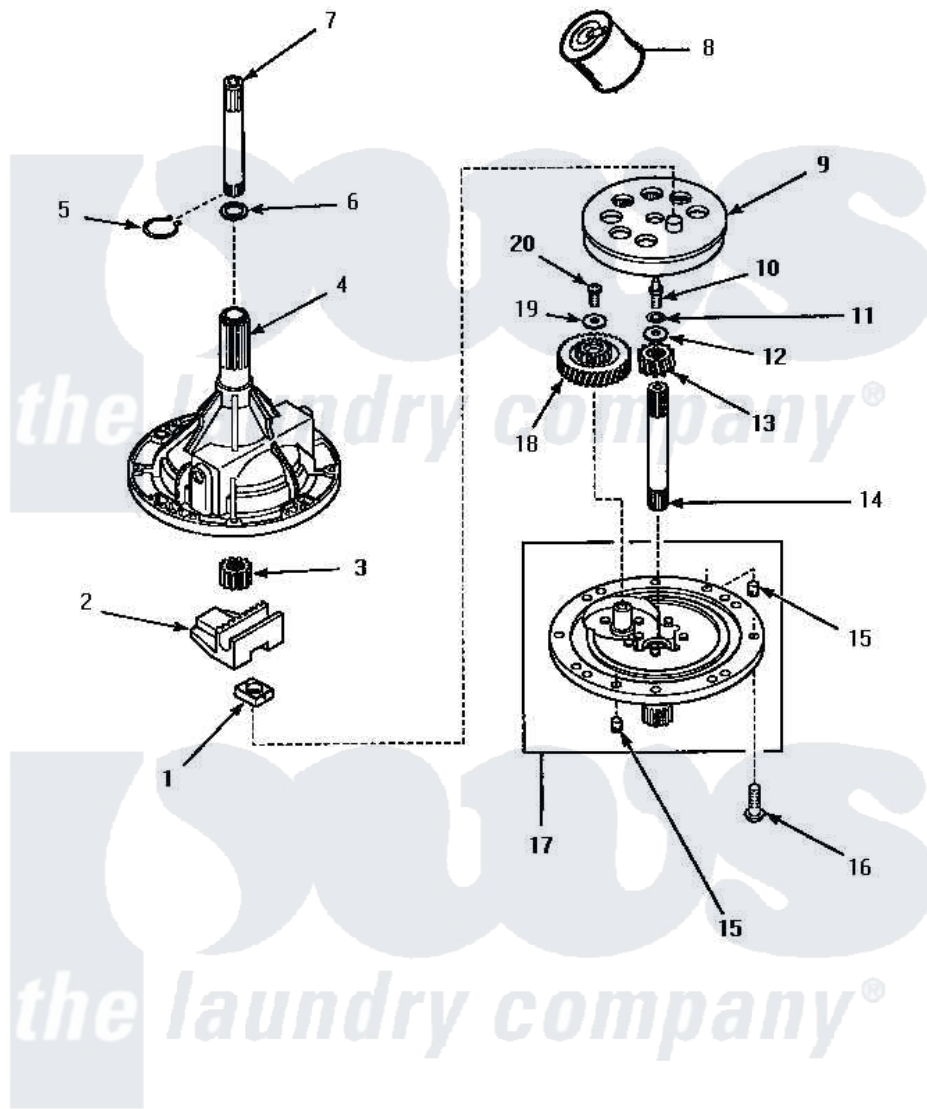

Amana AWM290W2 03 - 34526P TRANSMISSION ASSY

34526P TRANSMISSION ASSEMBLY

Amana Residential Amana AWM290W2 Washer Parts Parts Diagram 03 - 34526P TRANSMISSION ASSY
 Click on the part number to view part

Item	Original Part Number	Replaced By	Status	Part Description
1	26493			Slide
2	Y31526			Rack
3	27003			Pinion, Agitator
4	33223		Not Available	ASSY, TRANSMISSION CASE
5	27197			Ring, Retaining
6	35092			Washer, 3628id X 1.00 X .056
7	Y36570			Shaft, Output
8	27243P			Oil, CW Transmission F-
9	26577			Assembly, Gear And Stud
10	27030		Not Available	SCREW, 1/4-20 SPECIAL
11	21456			Lockwasher, 1/4 Intshkp
12	26509	40041501		Washer
13	36562			Pinion, Drive
14	34853			Shaft, Input
15	27172			Pin, Dowel
16	32814		Not Available	SCREW, 1/4-20X7/8 SERRA

17	34854	38290	Assembly, Cover
18	29161		Gear, Reduction
19	29260	Not Available	WASHER
20	29273		Screw, 1/4-20 X 3/8
NI	37577P	Not Available	SEALANT