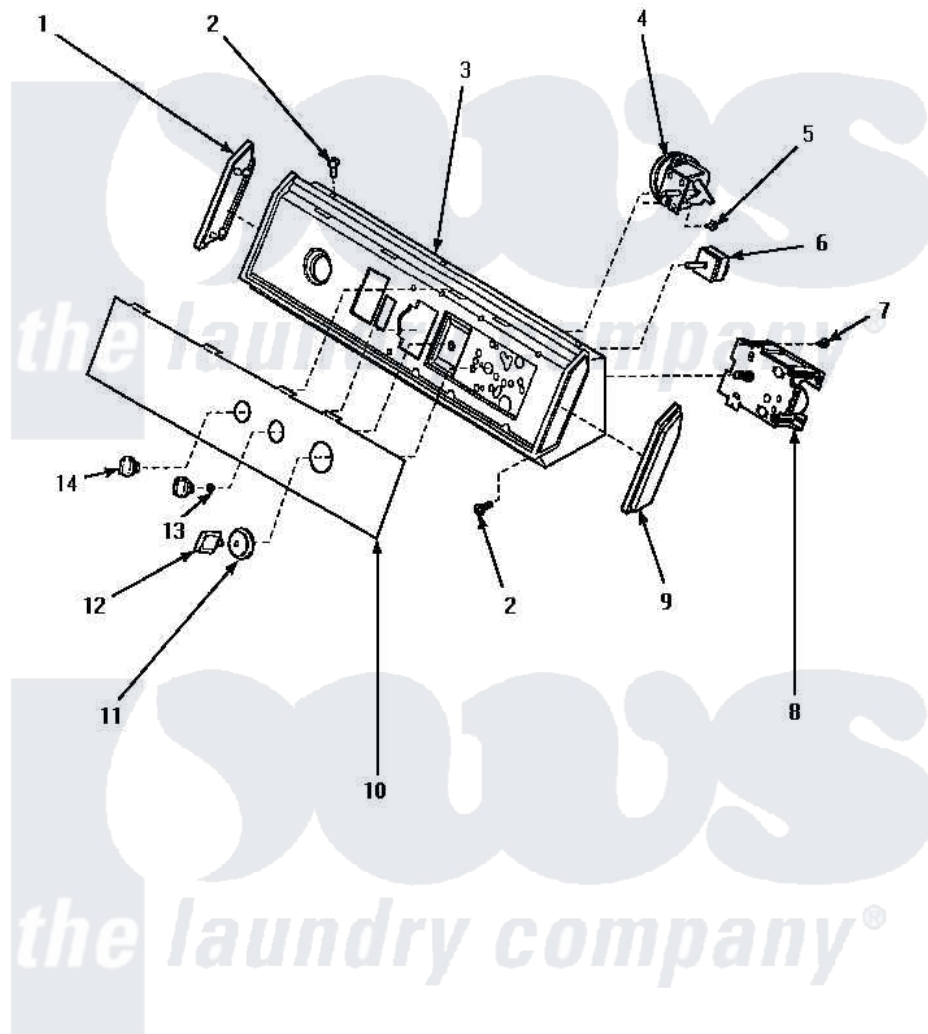

Amana AWM290W2 08 - GRAPHIC PANEL, CONTROL HOOD & CONTROLS

GRAPHIC PANEL, CONTROL HOOD AND CONTROLS
 (Models AWM290L2, AWM290W2, AWM392L2, AWM392W2, AWM393L2 and AWM393W2)

Amana [Residential Amana AWM290W2 Washer Parts](#) Parts Diagram 08 - GRAPHIC PANEL, CONTROL HOOD & CONTROLS

[Click on the part number to view part](#)

Item	Original Part Number	Replaced By	Status	Part Description
1	31249		Not Available	CAP,END-L.H.-CHROME
2	31752		Not Available	SCREW,No.8ABX3/4 POZIDRI
3	31811		Not Available	ASSY,HOOD & MOUNTING B
4	35010	39035		Switch, Pressure-Var
5	31260			Screw, No.8 X 3/8 Ind H
6	21300		Not Available	SWITCH,TEMPERATURE
7	23962	W10116760		Screw
8	31238			Timer, 2 Cycle
9	31248			Cap, End-RH-Chrome
10	36621		Not Available	PANEL, GRAPHICS
11	33817		Not Available	ASSY,TIMER SKIRT-BLACK
12	33897			Knob, Timer-Washer-Blac
13	57584		Not Available	NUT
14	33610			Assembly, Knob-Rotary-Black