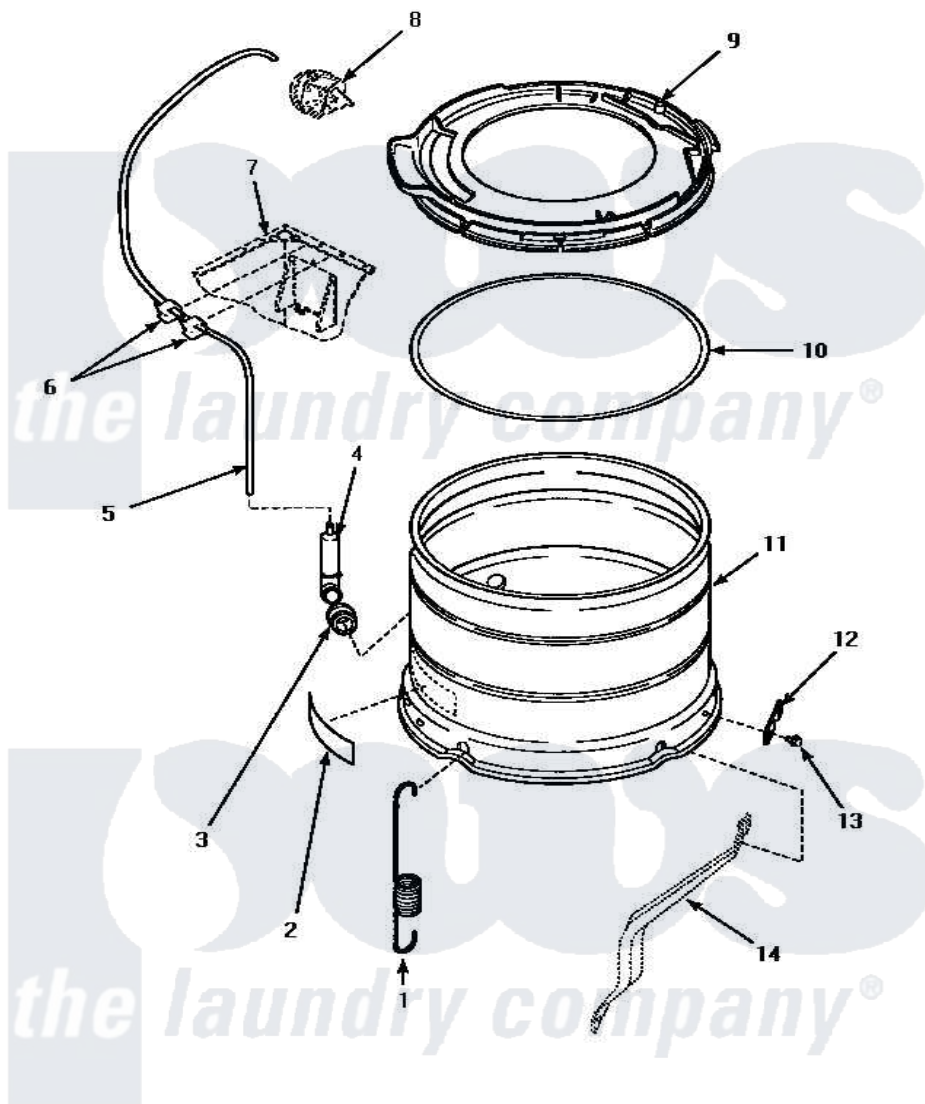

Amana AWM290W2 12 - OUTER TUB, COVER AND PRESSURE HOSE

OUTER TUB, COVER AND PRESSURE HOSE

Amana [Residential Amana AWM290W2 Washer Parts](#) Parts Diagram 12 - OUTER TUB, COVER AND PRESSURE HOSE

[Click on the part number to view part](#)

Item	Original Part Number	Replaced By	Status	Part Description
1	35947		Not Available	SPRING, TUB -SHORT
2	500049		Not Available	STICKER
3	29175	40037801		Grommet
4	30907	40008501		Assembly, Pressure Bulb
5	29213	39125		Tubing 31
6	21036			Clip, Cable
7	Y00000000		Not Available	SEE NOTE CABINET ASSY -- (SEE FRONT PANEL, BASE AND CABINET ASSY PAGE)
8	Y00000000		Not Available	SEE NOTE PRESSURE SWITCH -- (SEE GRAPHIC PANEL AND CONTROLS PAGE)
9	36025P			Assembly, Tub Cover and Gasket
10	32857			Gasket, Tub Cover Small
11	34439P			Outer Tub
12	27926			Plate, Leg .063