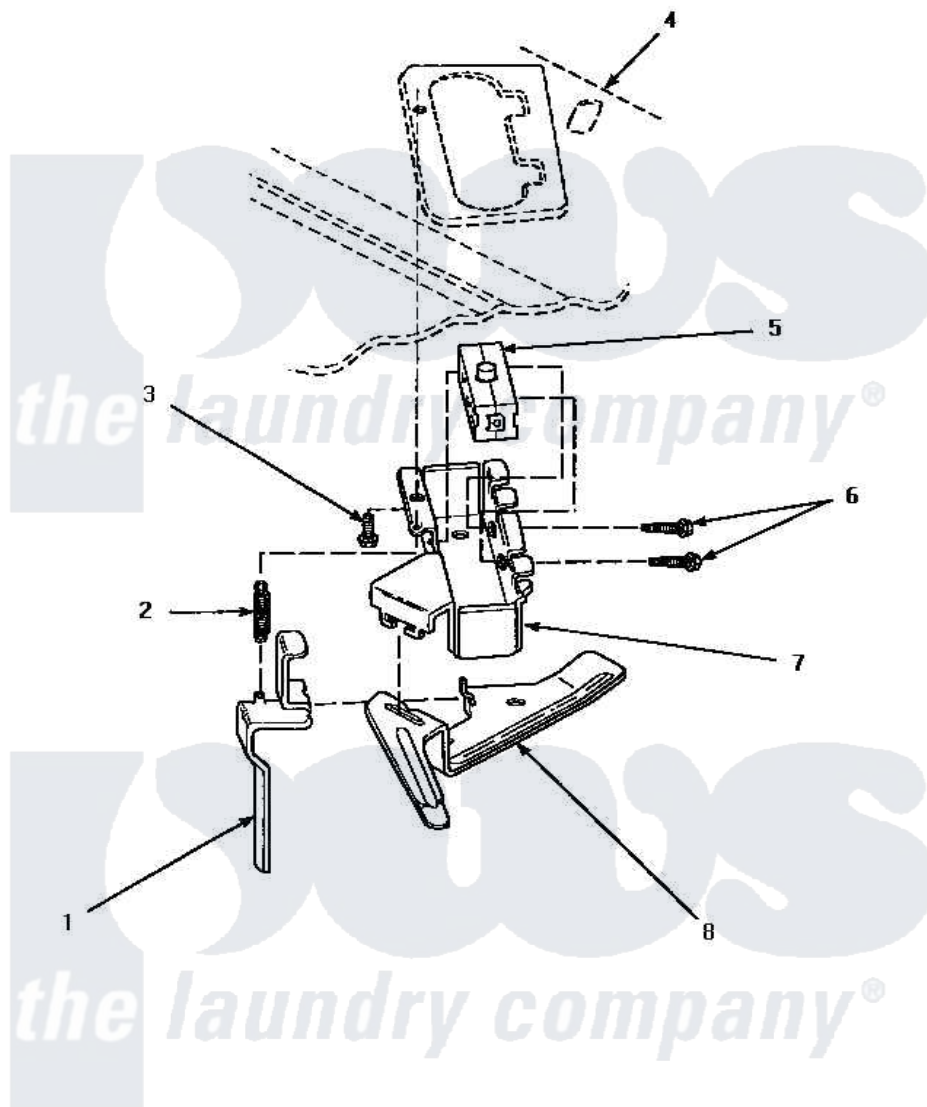

Amana AWM290W2 13 - OUT-OF-BALANCE SWITCH

OUT-OF-BALANCE SWITCH

Amana [Residential Amana AWM290W2 Washer Parts](#) Parts Diagram 13 - OUT-OF-BALANCE SWITCH
 Click on the part number to view part

Item	Original Part Number	Replaced By	Status	Part Description
1	33442			Lever, Unbalanced Load
2	33443			Spring
3	23962	W10116760		Screw
4	Y00000000		Not Available	SEE NOTE CABINET TOP -- (SEE CABINET TOP, LOADING DOOR AND CONTROL HOOD REAR PANEL PAGE)
5	33445	27001095		Switch, Lid
6	36510			Screw
7	36497P			Kit, Switch Holder
8	33441			Arm, Actuator