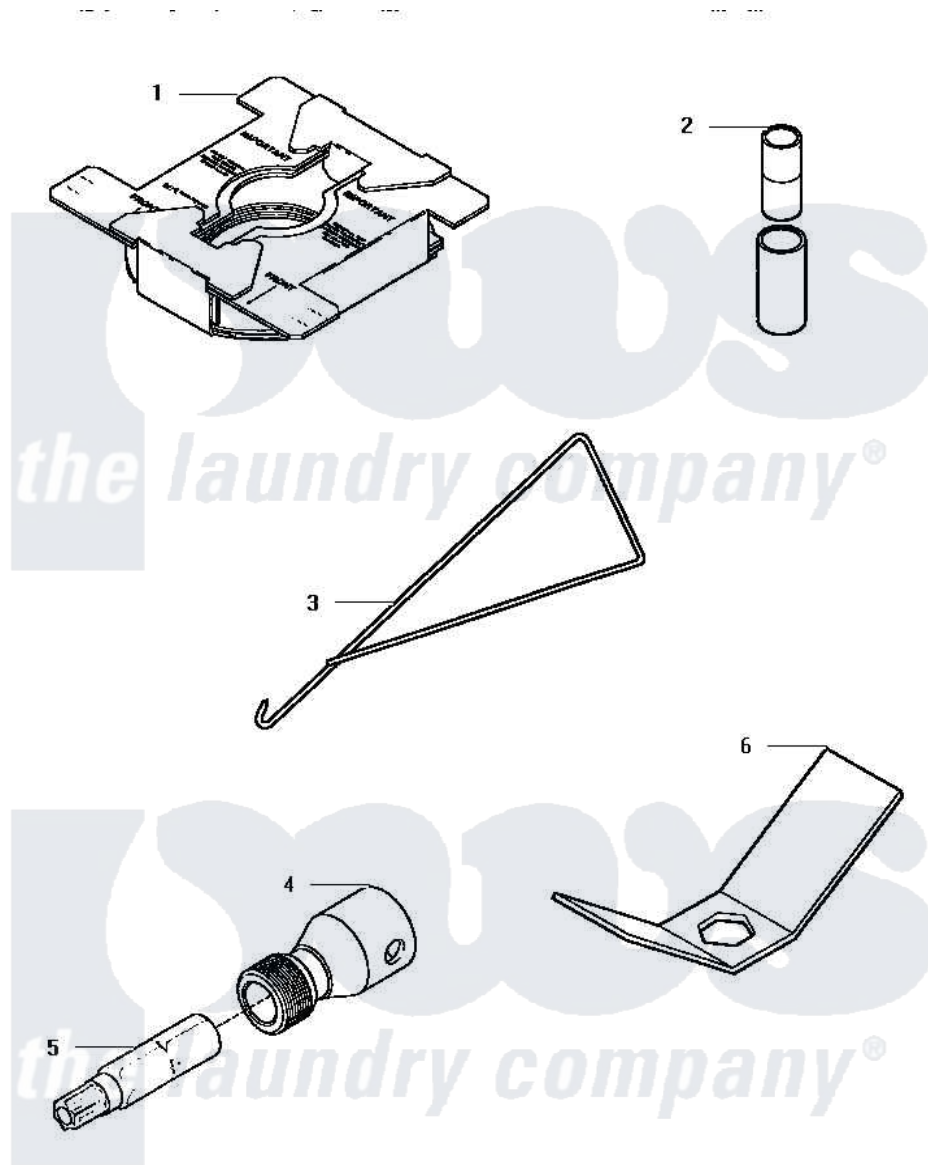

# Amana AWM290W2 15 - SPECIAL TOOLS

## SPECIAL TOOLS

Amana [Residential Amana AWM290W2 Washer Parts](#) Parts Diagram 15 - SPECIAL TOOLS  
 Click on the part number to view part

Item	Original Part Number	Replaced By	Status	Part Description
1	36926		Not Available	BRACE, SHIPPING
2	<a href="#">242P4</a>			Installer, Spring
3	289P4	<a href="#">321P4</a>		Hook, Spring
4	<a href="#">24161</a>			Torx Bit Holder
5	<a href="#">282P4</a>			T25 Tamper Resistant Bit
6	237P4	<a href="#">306P4</a>		Hex Wrench
NI	555P3	<a href="#">725P3</a>		Kit