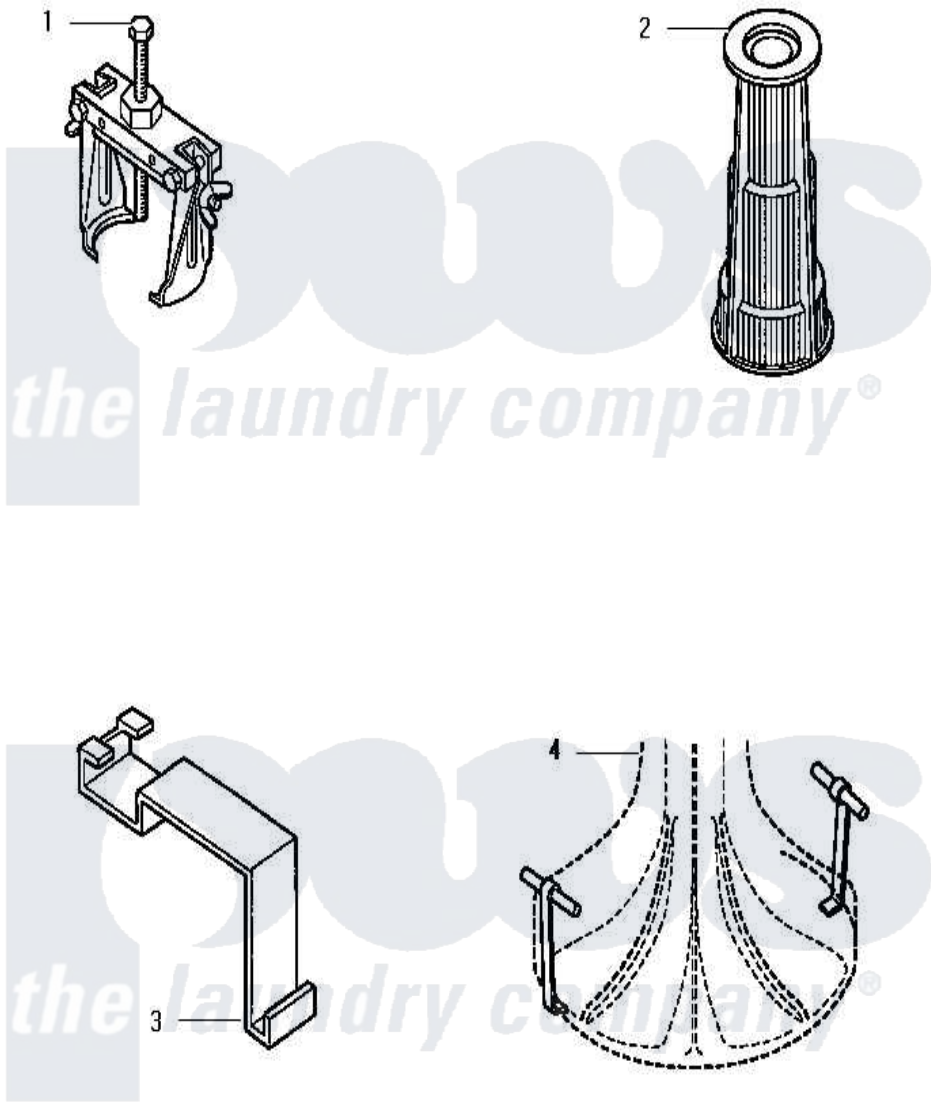

Amana AWM290W2 16 - SPECIAL TOOLS

Amana [Residential Amana AWM290W2 Washer Parts](#) Parts Diagram 16 - SPECIAL TOOLS
 Click on the part number to view part

Item	Original Part Number	Replaced By	Status	Part Description
1	294P4			Bell Tool
2	293P4			Seal Tool
3	273P4			Tub Cover Gasket Tool
4	254P4P			Agitator Hooks
NI	294P4A			Jaw, Drive Bell Tool
"	294P4B			Drive Bell Bolt