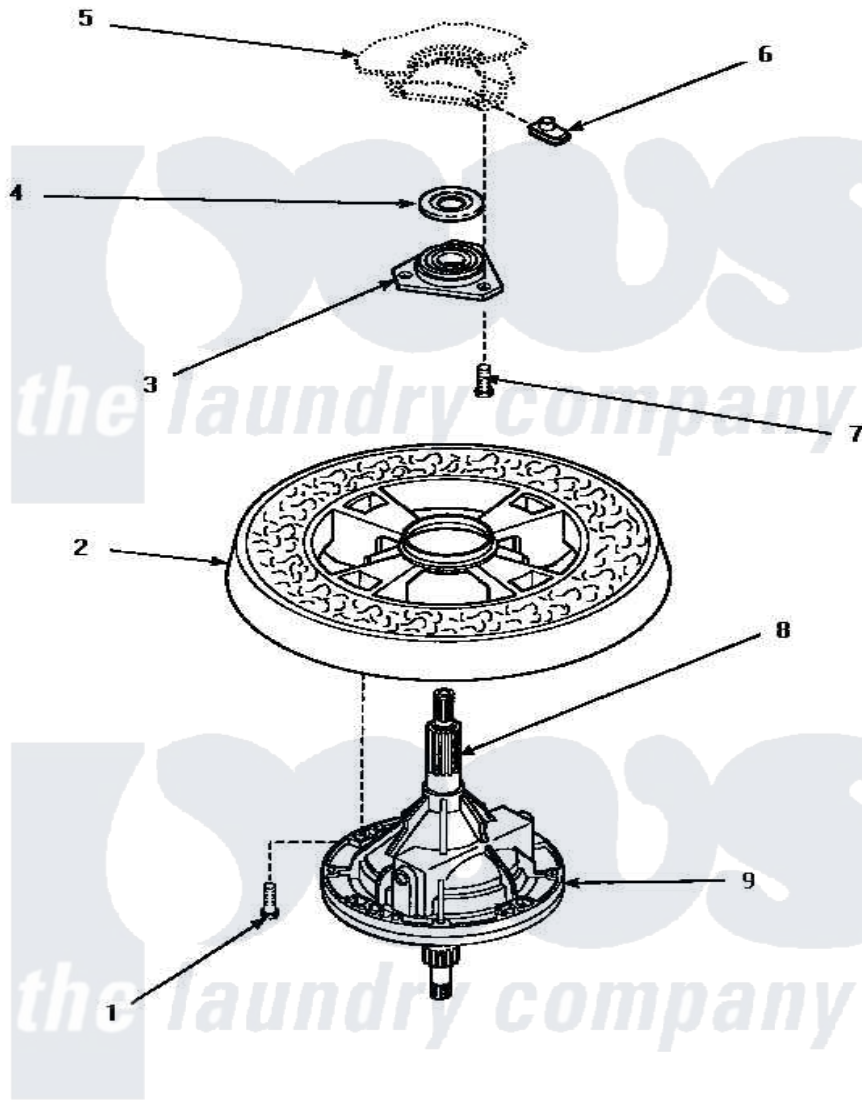

Amana AWM290W2 17 - TRANSMISSION ASSY & BALANCE RING

TRANSMISSION ASSEMBLY AND BALANCE RING

Amana [Residential Amana AWM290W2 Washer Parts](#) Parts Diagram 17 - TRANSMISSION ASSY & BALANCE RING
 Click on the part number to view part

Item	Original Part Number	Replaced By	Status	Part Description
1	37047		Not Available	SCREW, CAP
2	34731		Not Available	ASSY,BALANCE RING-COMPL
3	27182	40004201P		Main Bearing Assembly
4	27187			Flinger
5	Y00000000		Not Available	SEE NOTE OUTER TUB -- (SEE OUTER TUB, COVER AND PRESSURE HOSE PAGE)
6	27222			Nut, Retainer 5/16-18
7	36991	3400500		Bolt, 3405245 5/16-18 X 3/4
8	27604P			Never-Seeze 1 Oz Tube
9	34526P			Assembly, Transmission