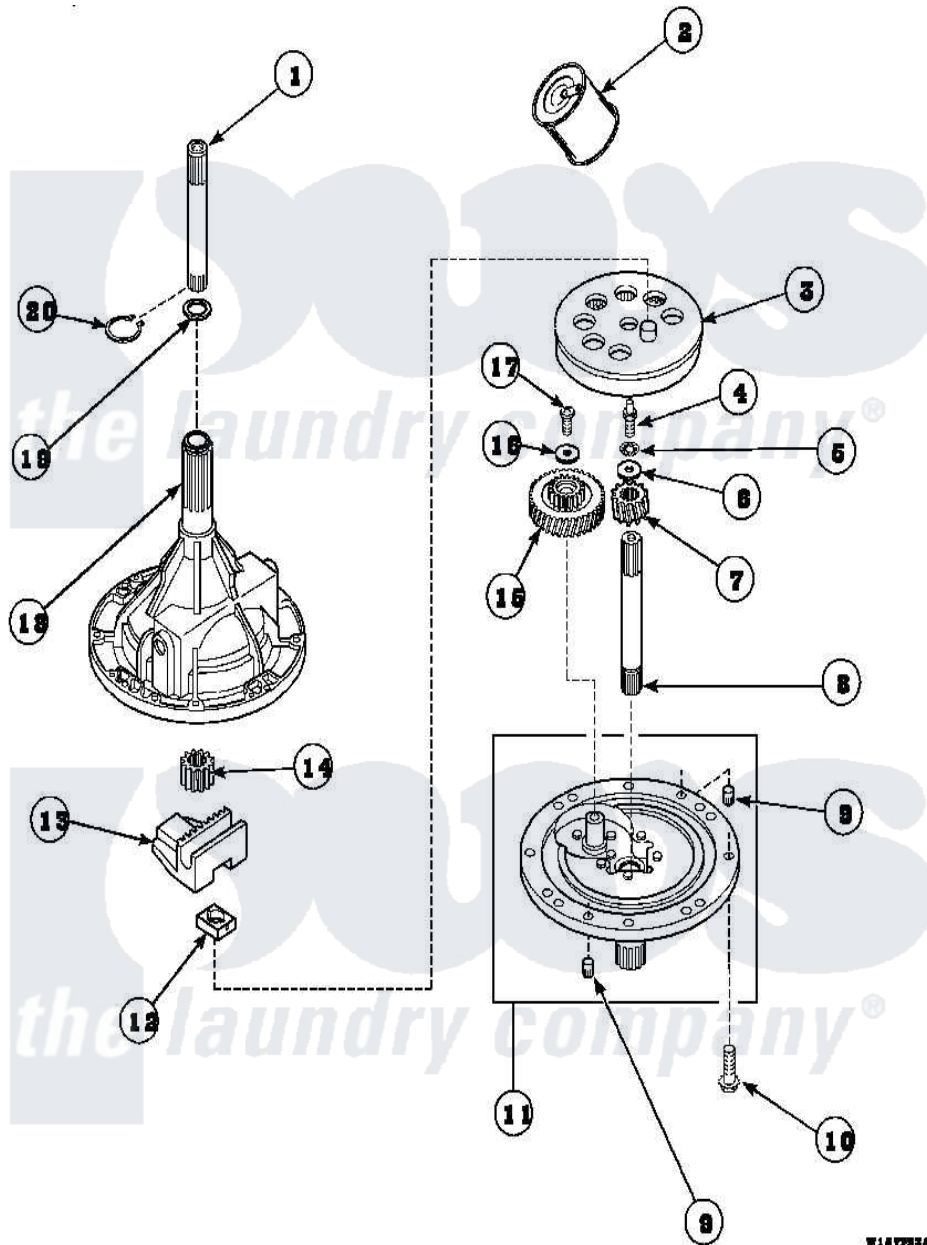

Amana AWM290W2 (BOM: PAWM290W2) 01 - 34526P TRANSMISSION ASSY

Amana Residential Amana AWM290W2 (BOM: PAWM290W2) Washer Parts Parts Diagram 01 - 34526P
TRANSMISSION ASSY

Click on the part number to view part

Item	Original Part Number	Replaced By	Status	Part Description
1	Y36570			Shaft, Output
2	27243P			Oil, CW Transmission F-
3	26577			Assembly, Gear And Stud
4	27030		Not Available	SCREW, 1/4-20 SPECIAL
5	21456			Lockwasher, 1/4 Intshkp
6	26509	40041501		Washer
7	36562			Pinion, Drive
8	34853			Shaft, Input
9	27172			Pin, Dowel
10	32814		Not Available	SCREW, 1/4-20X7/8 SERRA
11	38290			Assembly, Cover
12	26493			Slide
13	Y31526			Rack
14	27003			Pinion, Agitator
15	29161			Gear, Reduction

16	29260	Not Available	WASHER
17	29273		Screw, 1/4-20 X 3/8
18	33223	Not Available	ASSY, TRANSMISSION CASE
19	35092		Washer, 3628id X 1.00 X .056
20	27197		Ring, Retaining
NI	37577P	Not Available	SEALANT