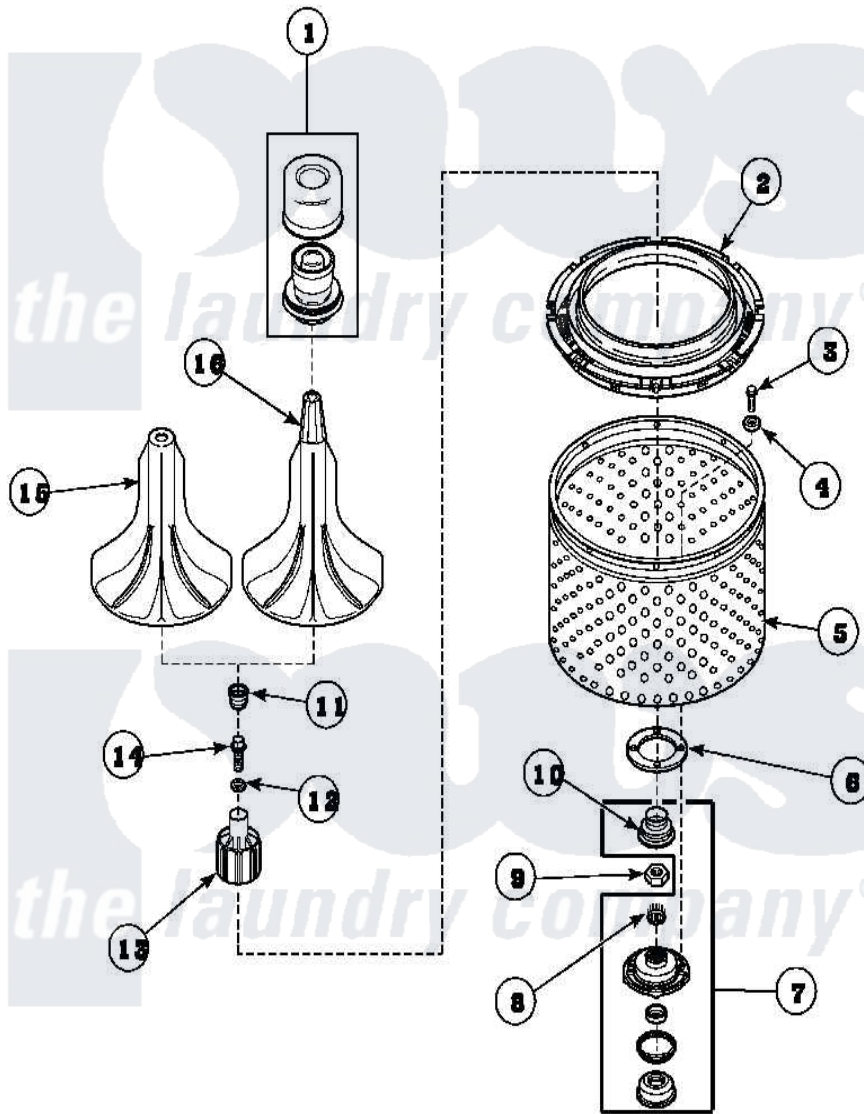

**Amana AWM290W2 (BOM: PAWM290W2) 02 - AGITATOR/DRIVE
BELL/SEAL KIT/TUB & HUB**

WESOPENA

Amana Residential Amana AWM290W2 (BOM: PAWM290W2) Washer Parts Parts Diagram 02 - AGITATOR/DRIVE BELL/SEAL KIT/TUB & HUB

[Click on the part number to view part](#)

Item	Original Part Number	Replaced By	Status	Part Description
1	33510			Assembly, Dispenser-Fabric
2	35035			Guard, Clothes
3	27202	W10116787		Screw
4	28094			Gasket
5	34519P	39252P		Wash Tub
6	27125	39122		Gasket, Washtub
7	495P3	R9900552		Hub And Seal
8	29728	40008301		Insert, Spline
9	Y29220	40016301		Nut, Lock
10	36425	40016101		Seal, Bell Drive
11	36511	40008401		Plug, Bell
12	36472			O-Ring
13	36443P	R9900189		Kit, Drive Bell And Seal
14	34288	40065102		Screw, Shoulder 1/4
16	33514	40000501W		Agitator, Flex Vane