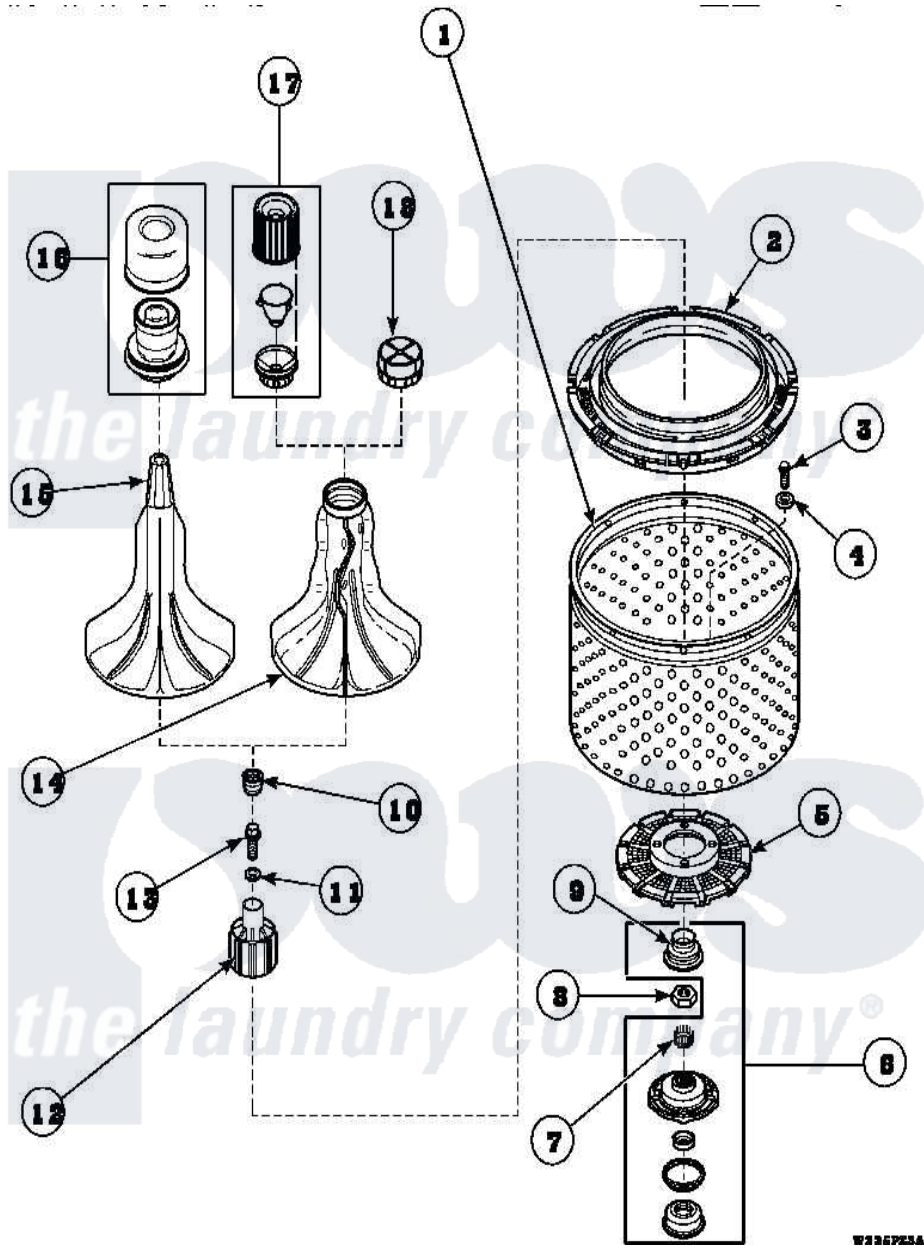

**Amana AWM290W2 (BOM: PAWM290W2) 03 - AGITATOR/DRIVE  
BELL/SEAL KIT/TUB & HUB**

Amana Residential Amana AWM290W2 (BOM: PAWM290W2) Washer Parts Parts Diagram 03 - AGITATOR/DRIVE  
BELL/SEAL KIT/TUB & HUB

Click on the part number to view part

Item	Original Part Number	Replaced By	Status	Part Description
2	<a href="#">35035</a>			Guard, Clothes
3	27202	<a href="#">W10116787</a>		Screw
4	<a href="#">28094</a>			Gasket
6	495P3	<a href="#">R9900552</a>		Hub And Seal
7	29728	<a href="#">40008301</a>		Insert, Spline
8	Y29220	<a href="#">40016301</a>		Nut, Lock
9	36425	<a href="#">40016101</a>		Seal, Bell Drive
10	36511	<a href="#">40008401</a>		Plug, Bell
11	<a href="#">36472</a>			O-Ring
12	36443P	<a href="#">R9900189</a>		Kit, Drive Bell And Seal
13	34288	<a href="#">40065102</a>		Screw, Shoulder 1/4
15	33514	<a href="#">40000501W</a>		Agitator, Flex Vane
16	<a href="#">33510</a>			Assembly, Dispenser-Fabric