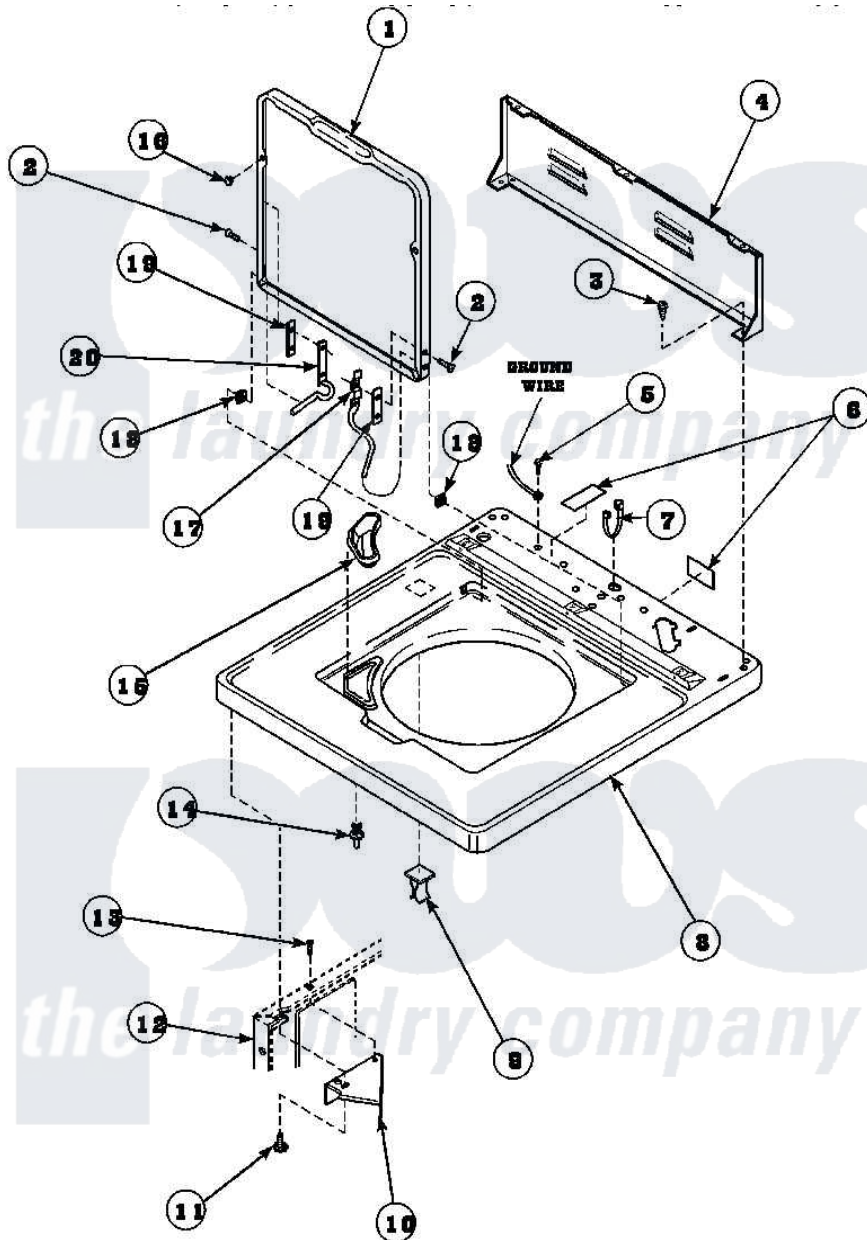

Amana AWM290W2 (BOM: PAWM290W2) 05 - CAB TOP, LOADING DOOR & CTRL REAR PAN

Amana Residential Amana AWM290W2 (BOM: PAWM290W2) Washer Parts Parts Diagram 05 - CAB TOP, LOADING DOOR & CTRL REAR PAN

Click on the part number to view part

Item	Original Part Number	Replaced By	Status	Part Description
1	33541P		Not Available	LID
2	34337	W10119828		Screw, Lid Hinge Mounting
3	23962	W10116760		Screw
4	34903		Not Available	PANEL, BACK HOOD (USE 37782)
5	52909			Screw, 10B-16 X 1/2 HeX
6	24903		Not Available	STICKER,DISCONNECT POW
7	21903	211881		Grommet, Cord Part Not Used-Gas Models Only
8	34902P		Not Available	TOP
9	36519		Not Available	CLIP
10	36034			Bracket, Director-Module
11	Y31644	27001200		Screw
12	34475P		Not Available	CABINET
13	36035		Not Available	SCREW,8-18X3/8 PHIL FLT

13	30033	Not Available	HD
14	56534		Barrel, Support
15	34776	Not Available	DISPENSER,BLEACH
16	21685	40038001	Bumper
17	36437		Hinge, Lid R
18	33446	40008201	Bushing, Hinge
19	34338		Gasket, Hinge
20	36513		Hinge, Left
NI	26594P		Grease, Silicone - 2 Oz Tube