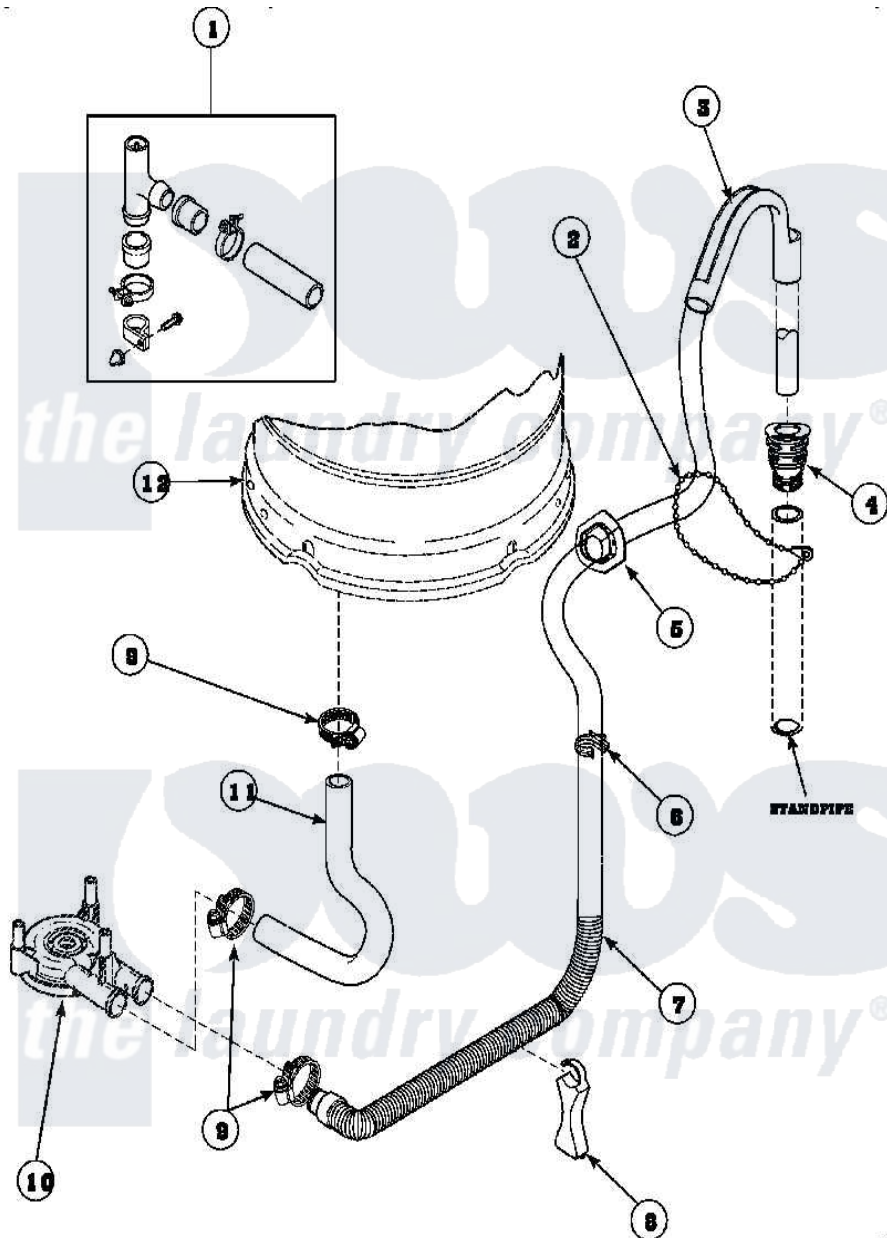

Amana AWM290W2 (BOM: PAWM290W2) 06 - DRAIN HOSE AND SIPHON BREAK

Amana Residential Amana AWM290W2 (BOM: PAWM290W2) Washer Parts Parts Diagram 06 - DRAIN HOSE AND SIPHON BREAK

Click on the part number to view part

Item	Original Part Number	Replaced By	Status	Part Description
1	562P3	76660		Break-Sphn
2	33489	8539404		Tie-Wire
3	33615	22003814		Retainer, Drain Hose
4	36878	40008101		Adapter, Standpipe
5	32219			Relief, Strain
6	36014			Clip, Retainer-Hose
7	37245	40053901		Hose, Drain
8	36522			Hose Support
"	35487			Support, Hose
9	36802	285655		Clamp, Hose
10	36863P	27001233		Pump
11	35752			Hose, Tub To Pump-Ddp
12	34439P			Outer Tub