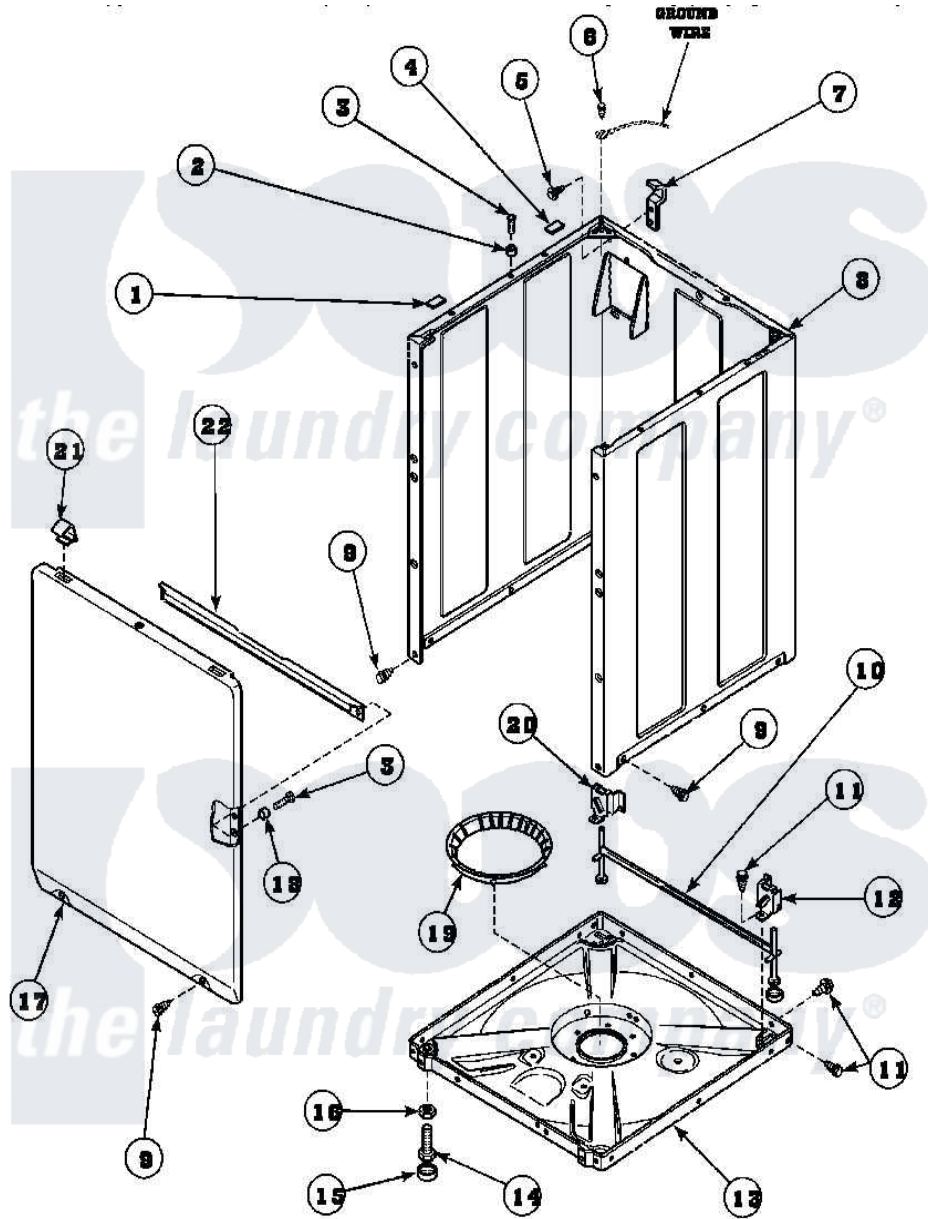

Amana AWM290W2 (BOM: PAWM290W2) 07 - FRONT PANEL, BASE ASSY AND CABINET ASSY

Amana Residential Amana AWM290W2 (BOM: PAWM290W2) Washer Parts Parts Diagram 07 - FRONT PANEL, BASE ASSY AND CABINET ASSY
 Click on the part number to view part

Item	Original Part Number	Replaced By	Status	Part Description
1	Y56128			Pad, Bumper
2	56079	505187		Locator, Panel
3	32671	Y014874		Screw, Idler Arm And Sleeve
4	36226			Pad, Bumper .25
5	34499		Not Available	SCREW, No.10B X 1/4 TAP IN HX
6	23962	W10116760		Screw
7	Y27103			Hinge, Hold-Down Lug
8	34475P		Not Available	CABINET
9	27196	27001200		Screw
10	34443			Assembly, Leg And Stabilizer
11	35148		Not Available	SCREW, 1/4-14 X 3/8 HX HD
12	36036		Not Available	BRACKET, SLL-RIGHT
13	36599P			Assembly Nut/ Leg Base
"	34434P			Assembly Nut/Leg Base

14	Y34319	22003428	Leg, Adjustable
15	34318	40016001	Foot, Rubber
16	Y21899	40038101	Nut, Leg
17	34656P	Not Available	NOT GOOD No. SEE NOTE PNL, FRONT
18	28102		Locator, Panel
19	36108	Not Available	SNUBBER PAD & ISOLATOR
20	36037		Bracket, SII-Left
21	35865		Clip, Hold-Down Front Panel
22	Y35097	Not Available	BRACE, FRT PNL