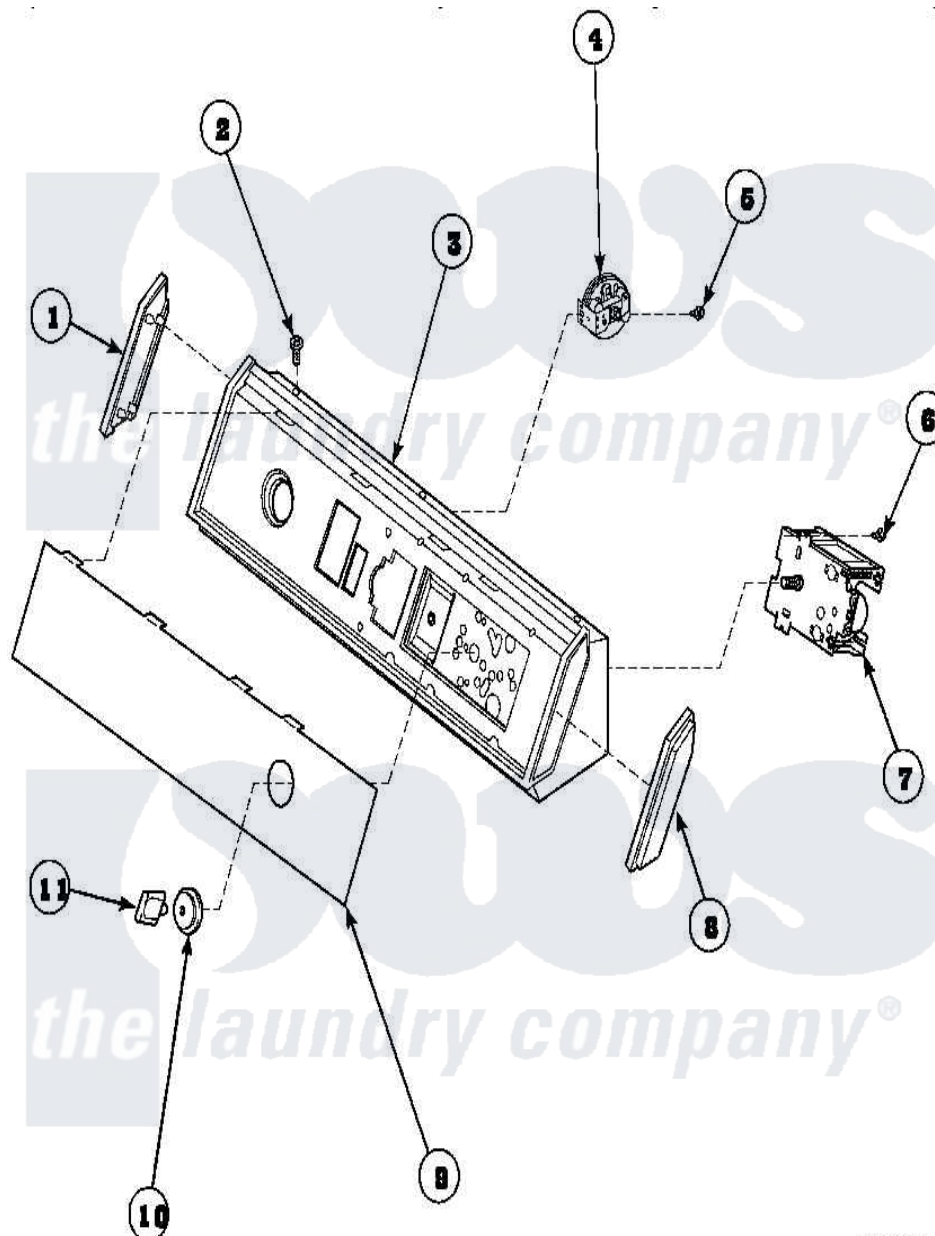

# Amana AWM290W2 (BOM: PAWM290W2) 08 - GRAPHIC PANEL, CONTROL HOOD AND CONTROLS

Amana Residential Amana AWM290W2 (BOM: PAWM290W2) Washer Parts Parts Diagram 08 - GRAPHIC PANEL, CONTROL HOOD AND CONTROLS  
 Click on the part number to view part

W170P22A

Item	Original Part Number	Replaced By	Status	Part Description
2	31752		Not Available	SCREW, No.8ABX3/4 POZIDRI
5	<a href="#">31260</a>			Screw, No.8 X 3/8 Ind H
6	23962	<a href="#">W10116760</a>		Screw
7	<a href="#">31238</a>			Timer, 2 Cycle
10	33817		Not Available	ASSY, TIMER SKIRT-BLACK
11	<a href="#">33897</a>			Knob, Timer-Washer-Blac