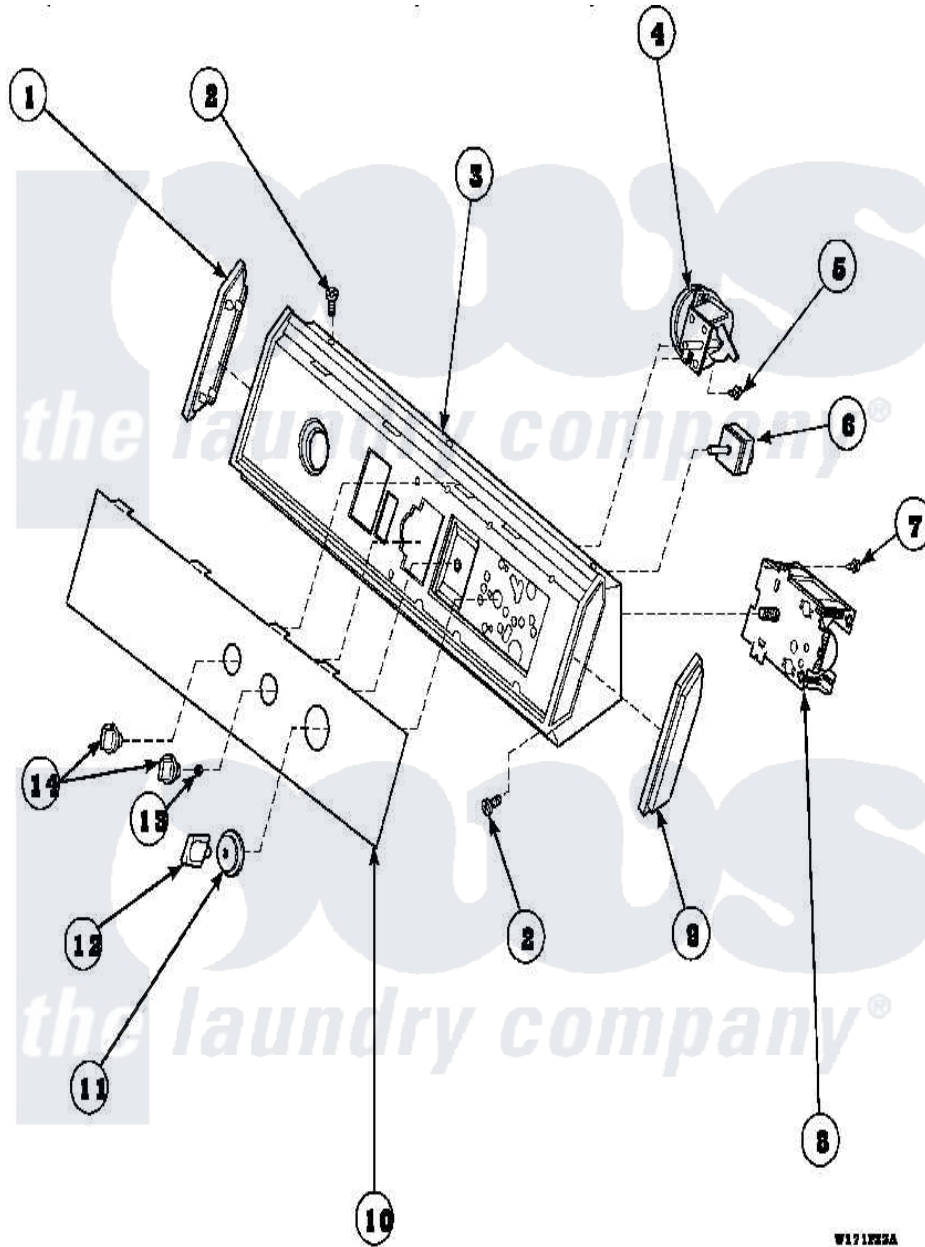

Amana AWM290W2 (BOM: PAWM290W2) 09 - GRAPHIC PANEL, CONTROL HOOD AND CONTROLS

Amana Residential Amana AWM290W2 (BOM: PAWM290W2) Washer Parts Parts Diagram 09 - GRAPHIC PANEL, CONTROL HOOD AND CONTROLS
 Click on the part number to view part

Item	Original Part Number	Replaced By	Status	Part Description
1	31249		Not Available	CAP,END-L.H.-CHROME
4	35010	39035		Switch, Pressure-Var
5	31260			Screw, No.8 X 3/8 Ind H
6	35115			Switch, TemPerature 3 P
"	21300		Not Available	SWITCH,TEMPERATURE
7	23962	W10116760		Screw
8	31238			Timer, 2 Cycle
9	31248			Cap, End-RH-Chrome
13	57584		Not Available	NUT