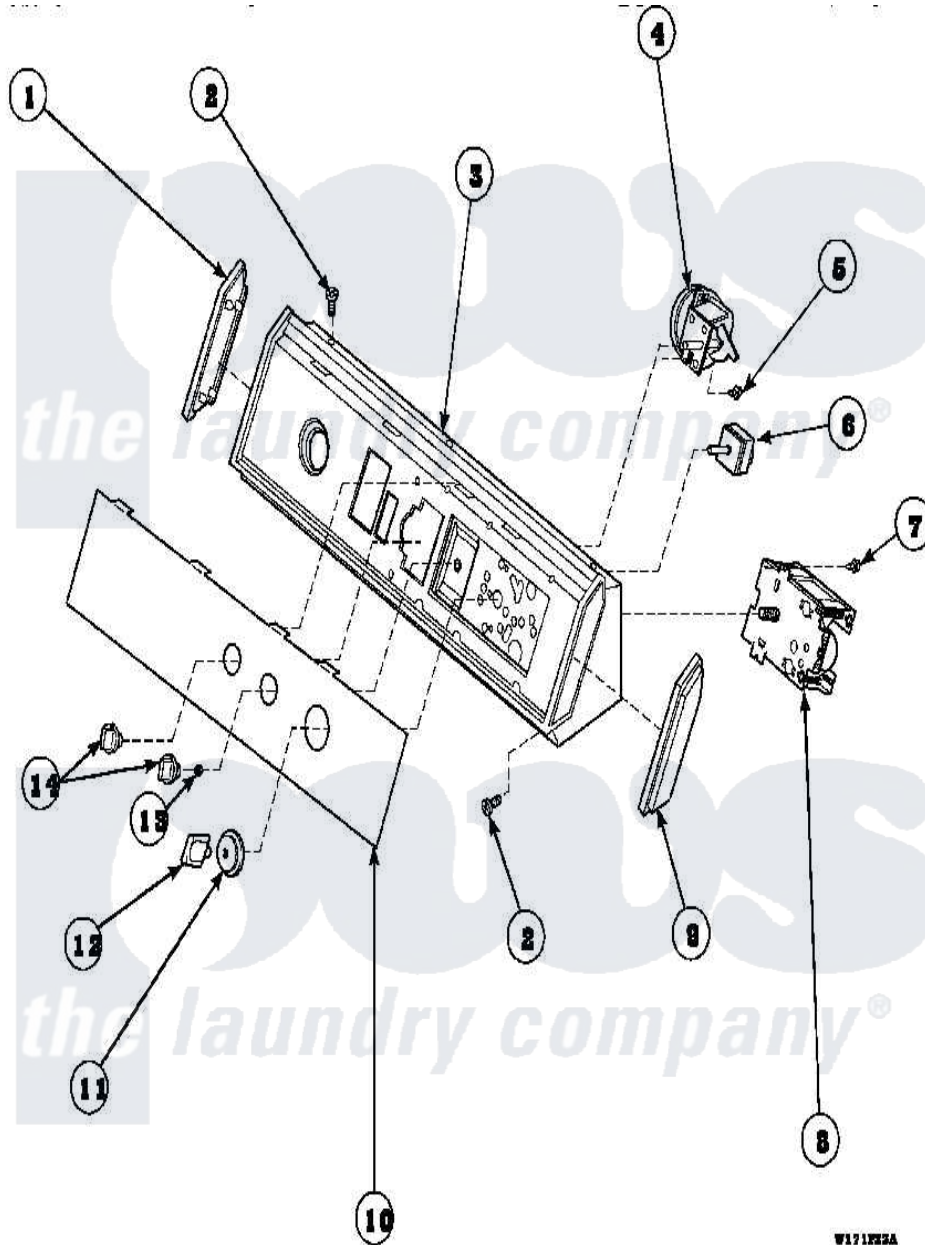

Amana AWM290W2 (BOM: PAWM290W2) 10 - GRAPHIC PANEL, CONTROL HOOD AND CONTROLS

W171222A

Amana Residential Amana AWM290W2 (BOM: PAWM290W2) Washer Parts Parts Diagram 10 - GRAPHIC PANEL, CONTROL HOOD AND CONTROLS
 Click on the part number to view part

Item	Original Part Number	Replaced By	Status	Part Description
1	31249		Not Available	CAP,END-L.H.-CHROME
2	31752		Not Available	SCREW,No.8ABX3/4 POZIDRI
3	37844		Not Available	ASSY, CONT PANEL
4	35010	39035		Switch, Pressure-Var
5	31260			Screw, No.8 X 3/8 Ind H
6	35115			Switch, TemPerature 3 P
7	23962	W10116760		Screw
8	31238			Timer, 2 Cycle
9	31248			Cap, End-RH-Chrome
10	36621		Not Available	PANEL, GRAPHICS
11	33817		Not Available	ASSY,TIMER SKIRT-BLACK
12	33897			Knob, Timer-Washer-Blac
13	57584		Not Available	NUT
14	33610			Assembly, Knob-Rotary-Black