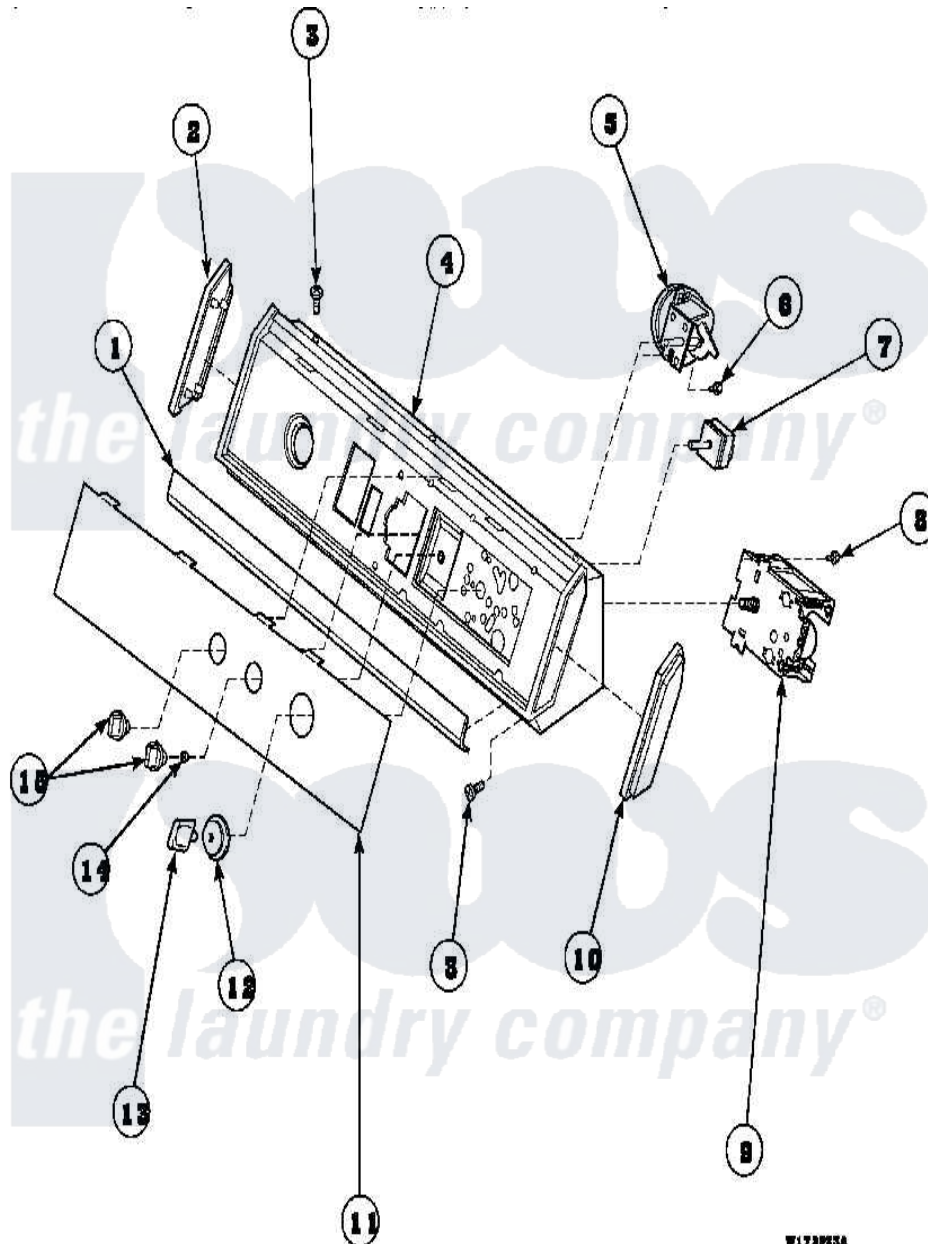

# Amana AWM290W2 (BOM: PAWM290W2) 11 - GRAPHIC PANEL, CONTROL HOOD AND CONTROLS

W17AP65A

Amana Residential Amana AWM290W2 (BOM: PAWM290W2) Washer Parts Parts Diagram 11 - GRAPHIC PANEL, CONTROL HOOD AND CONTROLS  
 Click on the part number to view part

Item	Original Part Number	Replaced By	Status	Part Description
2	31249		Not Available	CAP,END-L.H.-CHROME
6	<a href="#">31260</a>			Screw, No.8 X 3/8 Ind H
7	<a href="#">35115</a>			Switch, TemPerature 3 P
8	23962	<a href="#">W10116760</a>		Screw
10	<a href="#">31248</a>			Cap, End-RH-Chrome
14	57584		Not Available	NUT