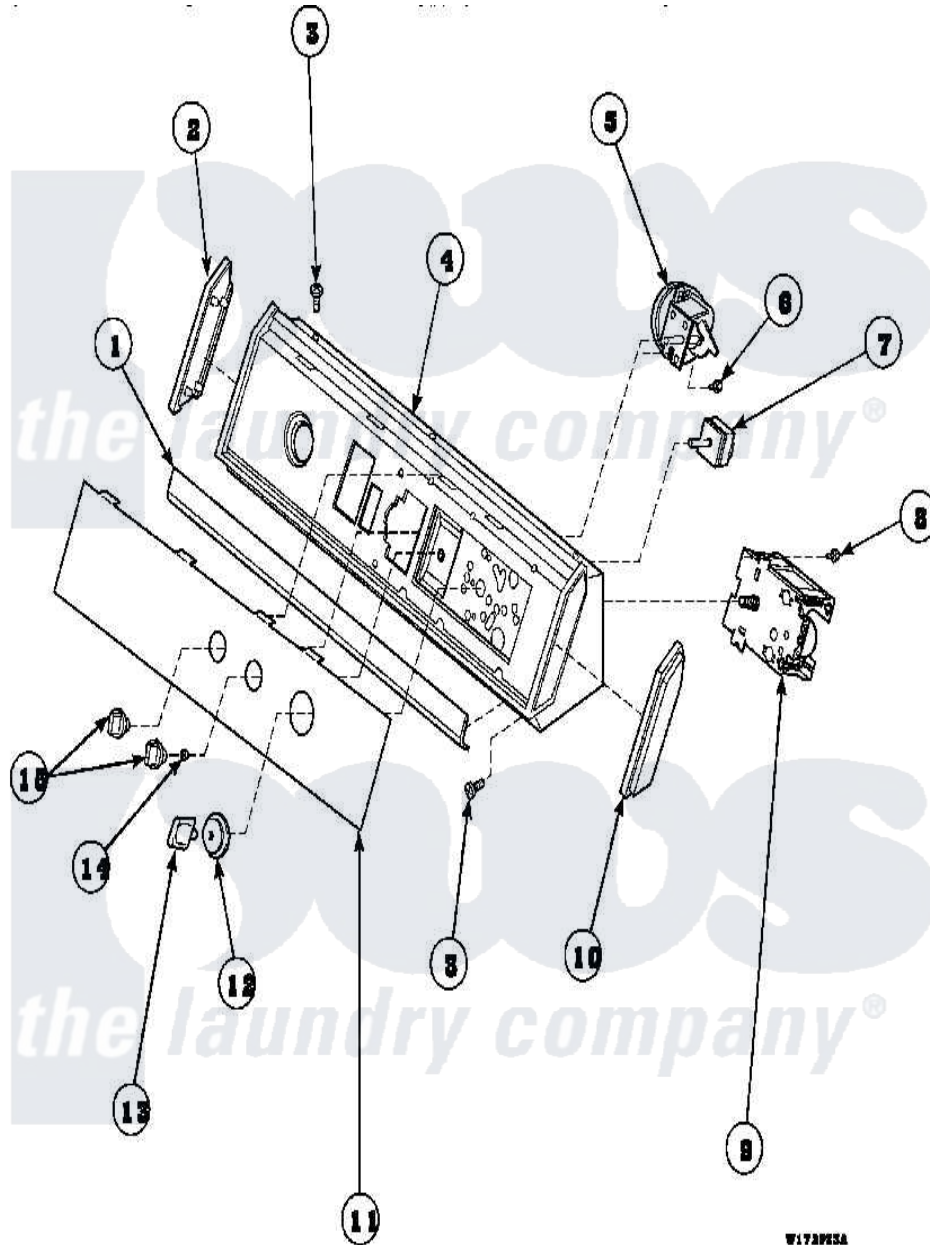

Amana AWM290W2 (BOM: PAWM290W2) 12 - GRAPHIC PANEL, CONTROL HOOD AND CONTROLS

W17AP65A

Amana Residential Amana AWM290W2 (BOM: PAWM290W2) Washer Parts Parts Diagram 12 - GRAPHIC PANEL, CONTROL HOOD AND CONTROLS
 Click on the part number to view part

Item	Original Part Number	Replaced By	Status	Part Description
2	31249		Not Available	CAP,END-L.H.-CHROME
3	31752		Not Available	SCREW,No.8ABX3/4 POZIDRI
6	31260			Screw, No.8 X 3/8 Ind H
8	23962	W10116760		Screw
10	31248			Cap, End-RH-Chrome
12	33817		Not Available	ASSY,TIMER SKIRT-BLACK
13	33897			Knob, Timer-Washer-Blac
14	57584		Not Available	NUT
15	33610			Assembly, Knob-Rotary-Black