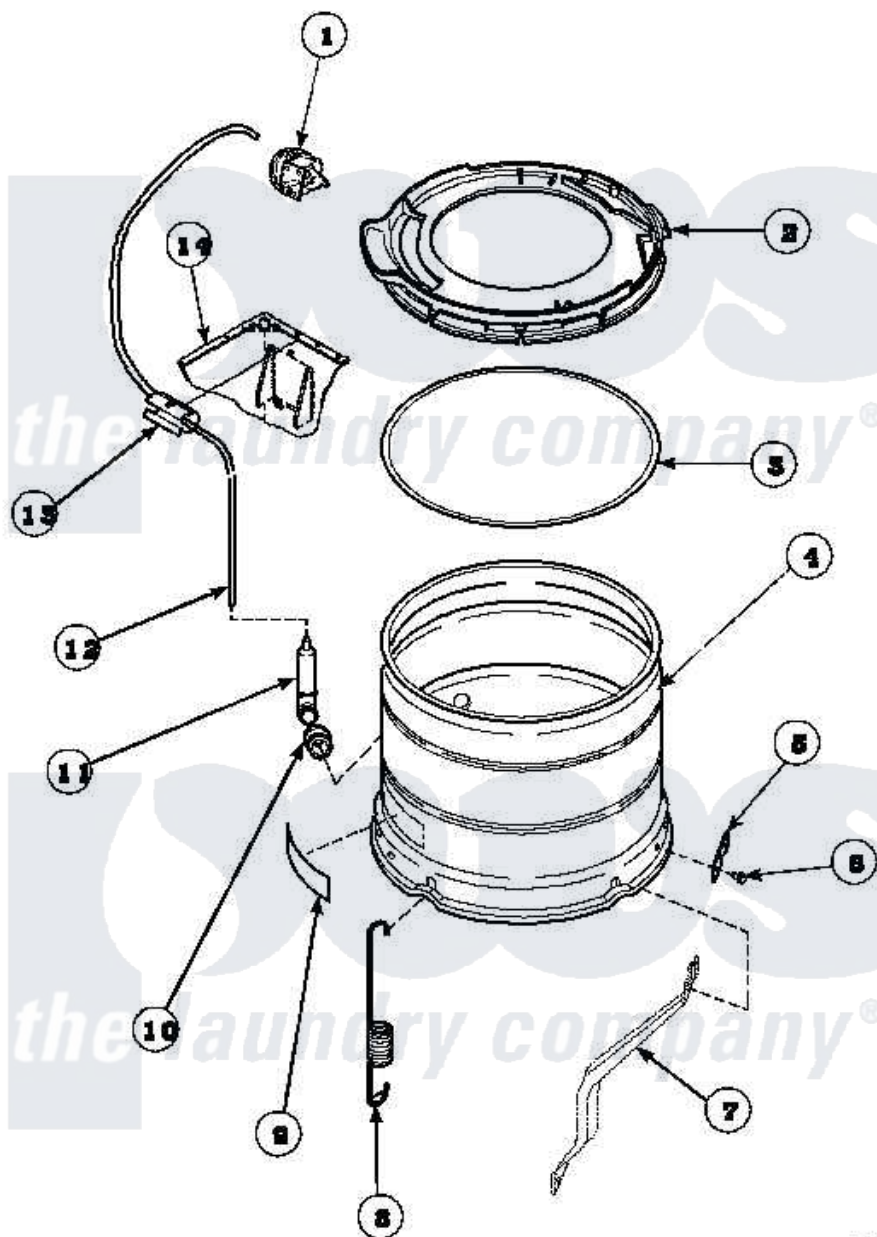

Amana AWM290W2 (BOM: PAWM290W2) 16 - OUTER TUB, COVER AND PRESSURE HOSE

Amana Residential Amana AWM290W2 (BOM: PAWM290W2) Washer Parts Parts Diagram 16 - OUTER TUB, COVER AND PRESSURE HOSE

Click on the part number to view part

Item	Original Part Number	Replaced By	Status	Part Description
1	35010	39035		Switch, Pressure-Var
2	36025P			Assembly, Tub Cover and Gasket
3	32857			Gasket, Tub Cover Small
4	34439P			Outer Tub
5	27926			Plate, Leg .063
6	35369	40128701		Screw, 5/16-18 X .50
7	34792			Leg, Support
8	35947		Not Available	SPRING, TUB -SHORT
9	500049		Not Available	STICKER
10	29175	40037801		Grommet
11	30907	40008501		Assembly, Pressure Bulb
12	29213	39125		Tubing 31
13	36985		Not Available	CLIP, HOSE
14	34475P		Not Available	CABINET