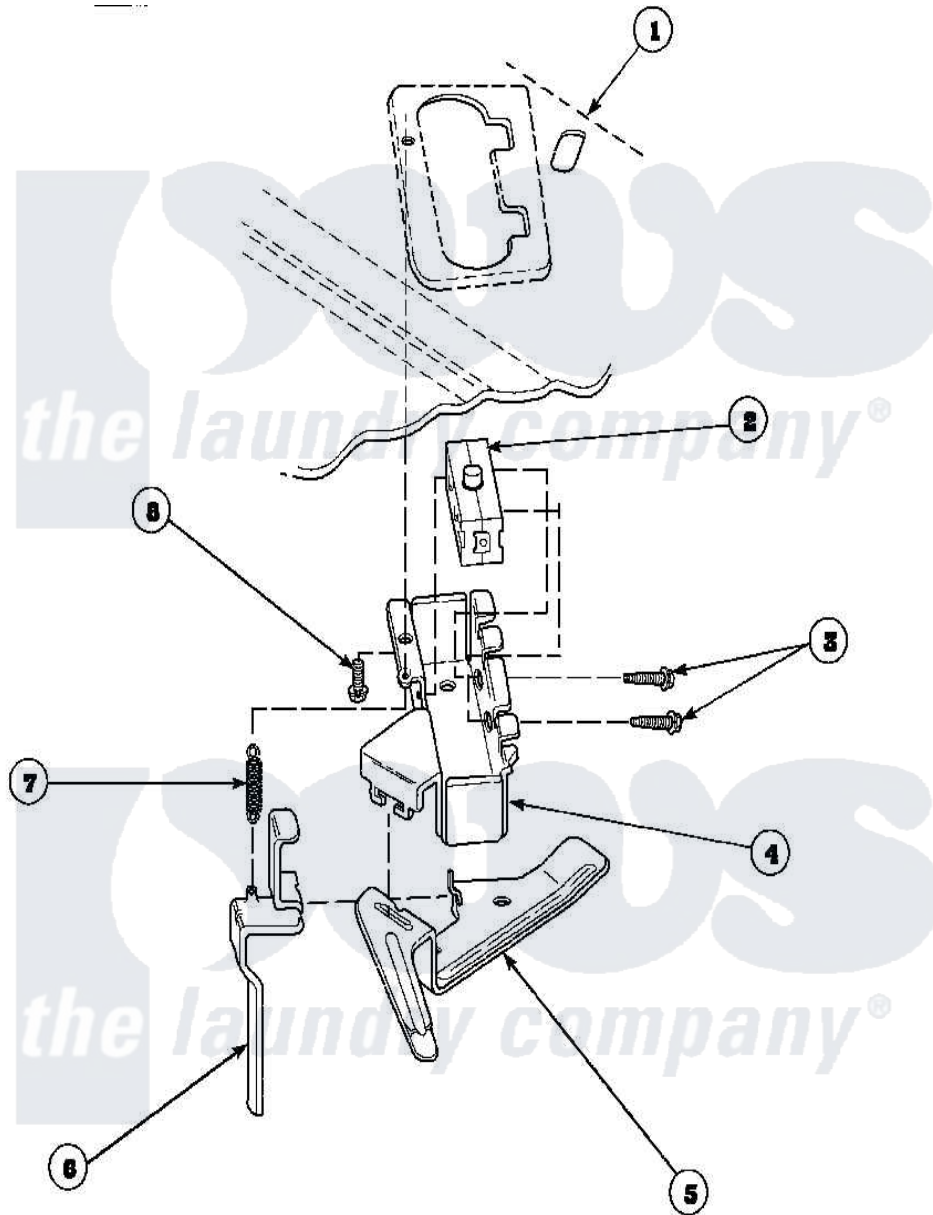

Amana AWM290W2 (BOM: PAWM290W2) 17 - OUT-OF-BALANCE SWITCH

W240925A

Amana Residential Amana AWM290W2 (BOM: PAWM290W2) Washer Parts Parts Diagram 17 - OUT-OF-BALANCE SWITCH

Click on the part number to view part

Item	Original Part Number	Replaced By	Status	Part Description
1	34902P		Not Available	TOP
2	33445	27001095		Switch, Lid
3	36510			Screw
4	36497P			Kit, Switch Holder
5	33441			Arm, Actuator
6	33442			Lever, Unbalanced Load
7	33443			Spring
8	23962	W10116760		Screw