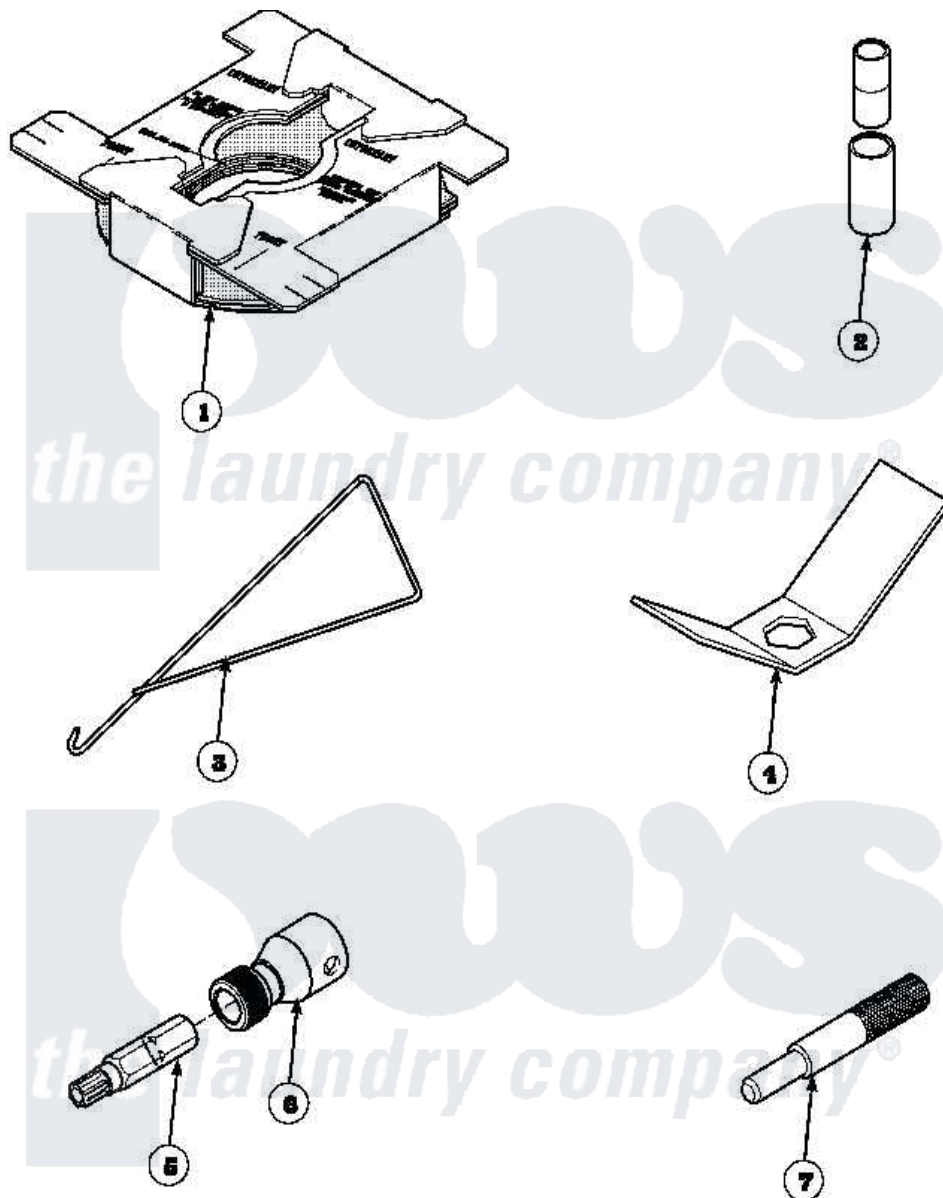

Amana AWM290W2 (BOM: PAWM290W2) 19 - SPECIAL TOOLS

Amana Residential Amana AWM290W2 (BOM: PAWM290W2) Washer Parts Parts Diagram 19 - SPECIAL TOOLS

[Click on the part number to view part](#)

Item	Original Part Number	Replaced By	Status	Part Description
1	36926		Not Available	BRACE, SHIPPING
2	242P4			Installer, Spring
3	289P4	321P4		Hook, Spring
4	237P4	306P4		Hex Wrench
5	282P4			T25 Tamper Resistant Bit
6	24161			Torx Bit Holder
7	305P4		Not Available	TOOL, TRANSMISSION PI
NI	555P3	725P3		Kit