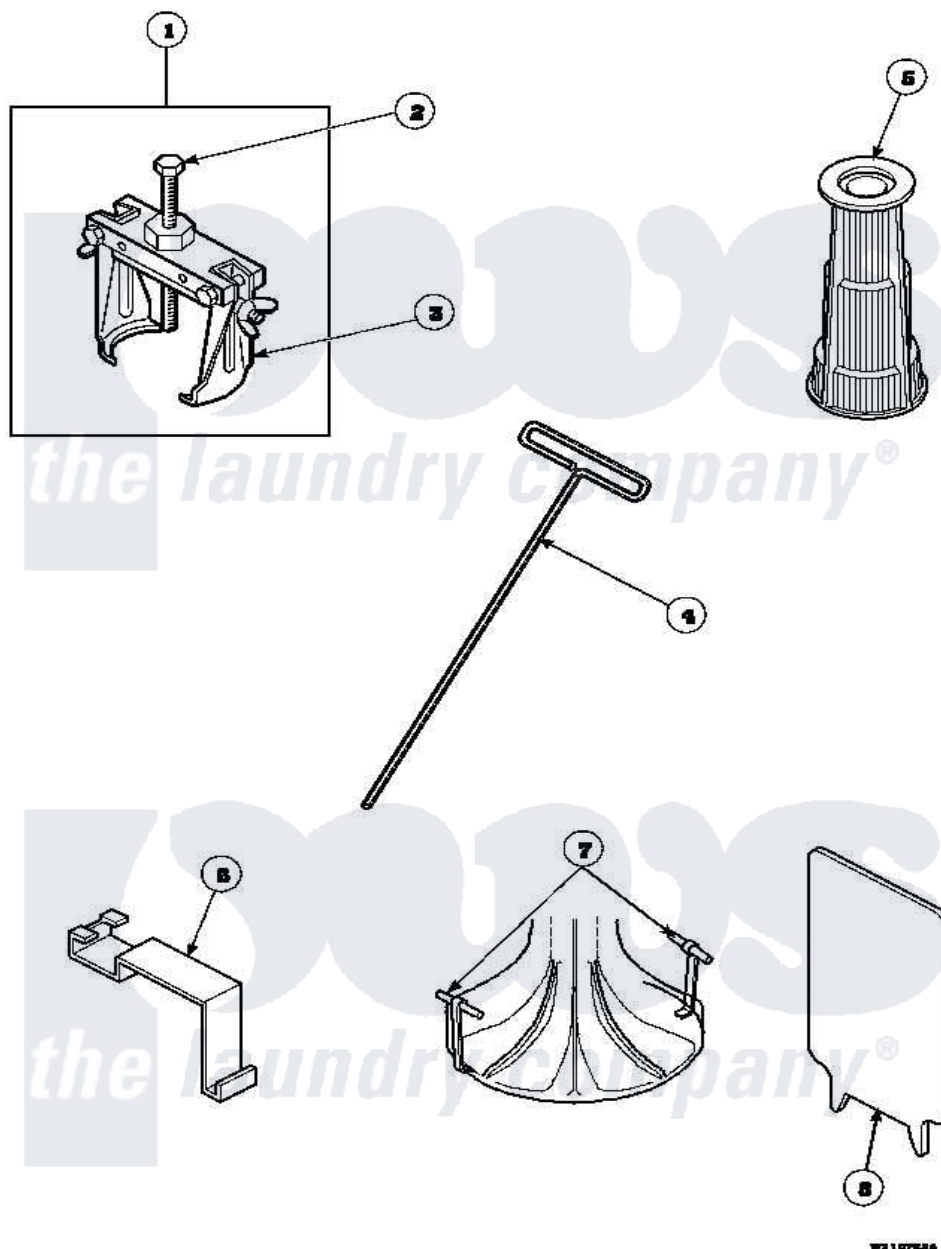

Amana AWM290W2 (BOM: PAWM290W2) 20 - SPECIAL TOOLS

Amana Residential Amana AWM290W2 (BOM: PAWM290W2) Washer Parts Parts Diagram 20 - SPECIAL TOOLS

[Click on the part number to view part](#)

Item	Original Part Number	Replaced By	Status	Part Description
1	294P4			Bell Tool
2	294P4B			Drive Bell Bolt
3	294P4A			Jaw, Drive Bell Tool
4	291P4		Not Available	WRENCH, T - ALLEN
5	293P4			Seal Tool
6	273P4			Tub Cover Gasket Tool
7	254P4P			Agitator Hooks
8	272P4			Tool, Lid Switch Instal
NI	555P3	725P3		Kit