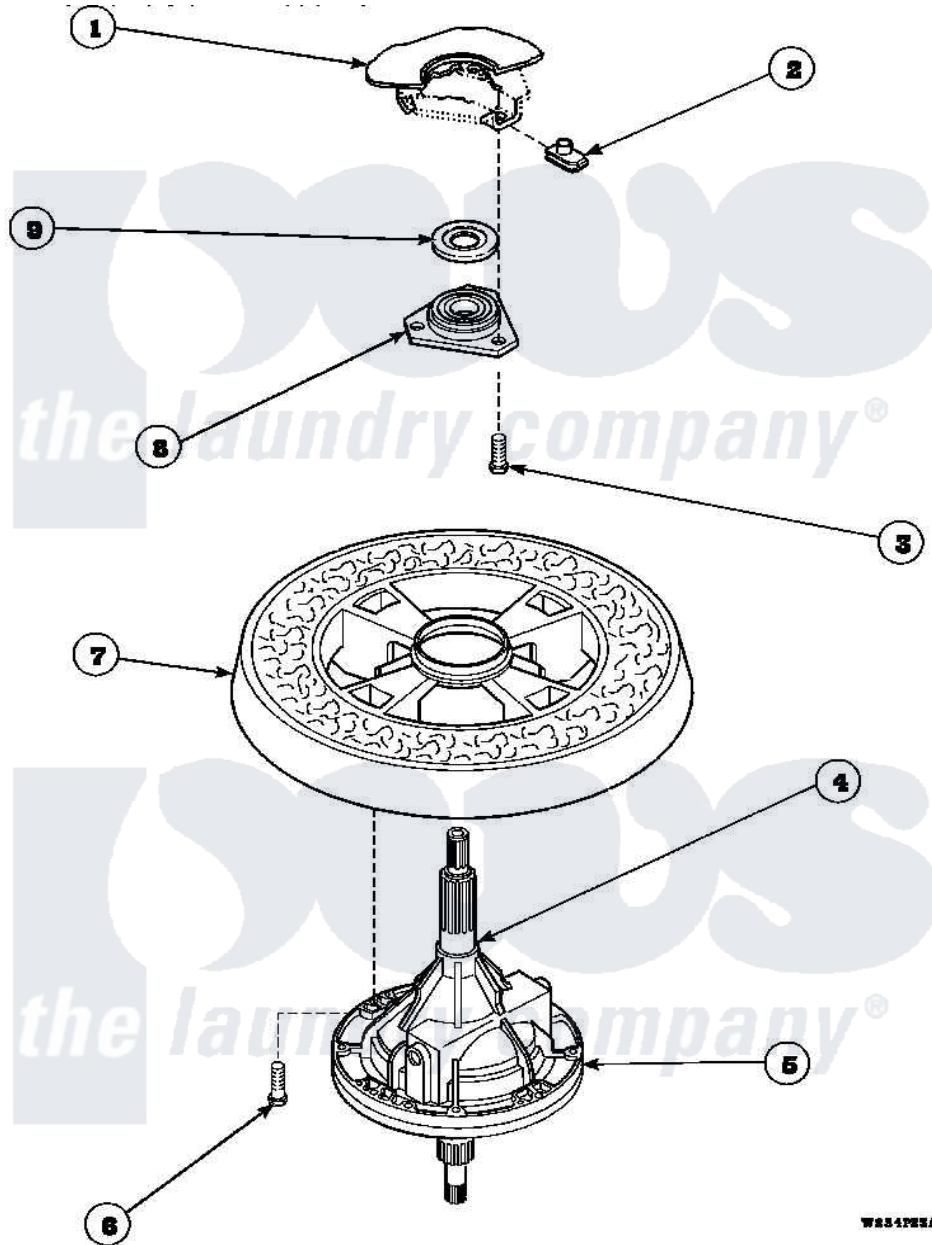

Amana AWM290W2 (BOM: PAWM290W2) 22 - TRANSMISSION ASSY AND BALANCING RING

Amana Residential Amana AWM290W2 (BOM: PAWM290W2) Washer Parts Parts Diagram 22 - TRANSMISSION ASSY AND BALANCING RING
 Click on the part number to view part

Item	Original Part Number	Replaced By	Status	Part Description
1	34439P			Outer Tub
2	27222			Nut, Retainer 5/16-18
3	36991	3400500		Bolt, 3405245 5/16-18 X 3/4
4	27604P			Never-Seeze 1 Oz Tube
5	34526P			Assembly, Transmission
6	37047		Not Available	SCREW, CAP
7	34731		Not Available	ASSY,BALANCE RING-COMPL
8	27182	40004201P		Main Bearing Assembly
9	27187			Flinger