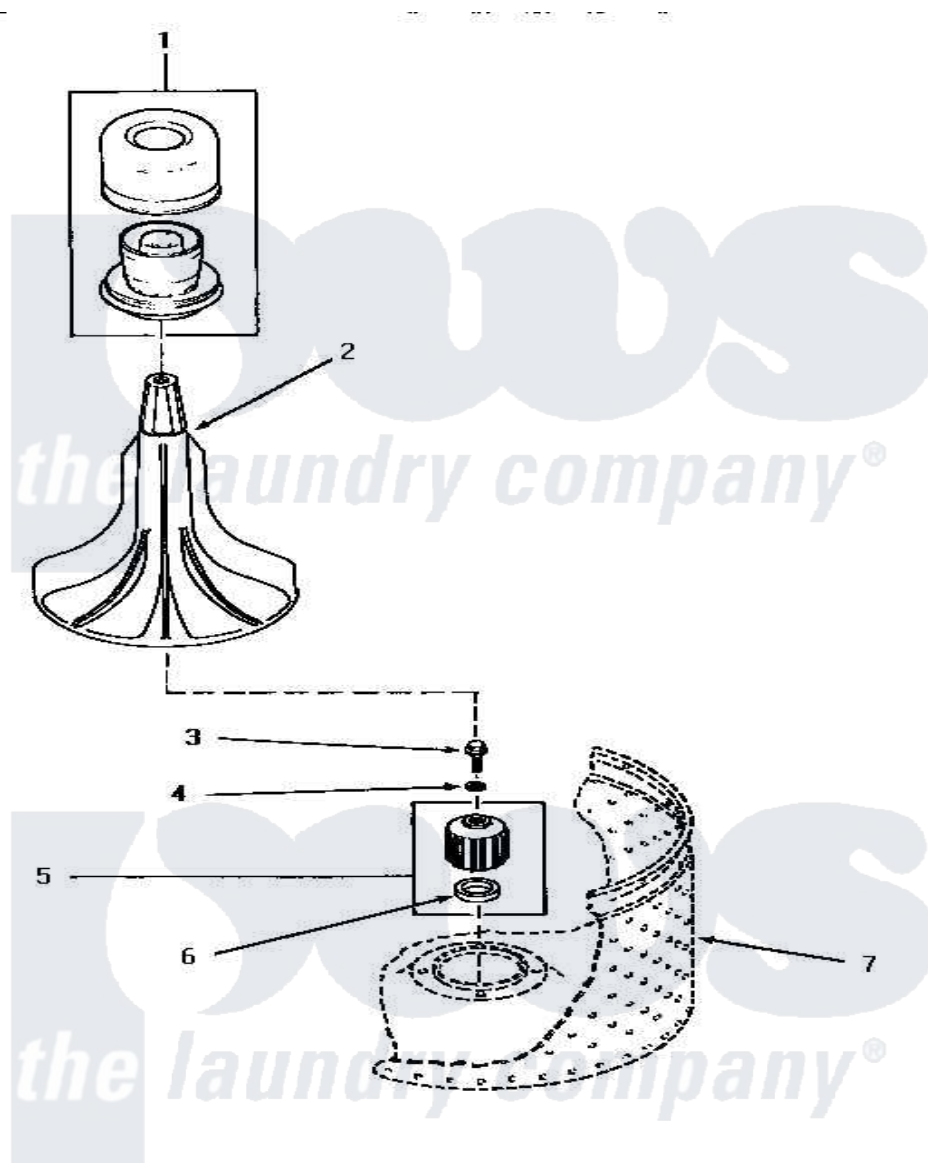

# Amana AWM331 02 - AGITATOR, DRIVE BELL & SEAL SEAT

## AGITATOR, DRIVE BELL AND SEAL SEAT

Amana [Residential Amana AWM331 Washer Parts](#) Parts Diagram 02 - AGITATOR, DRIVE BELL & SEAL SEAT  
 Click on the part number to view part

Item	Original Part Number	Replaced By	Status	Part Description
1	30857	<a href="#">33510</a>		Assembly, Dispenser-Fabric
2	33514	<a href="#">40000501W</a>		Agitator, Flex Vane
3	<a href="#">30852</a>			Screw, No.8-1/4 X 20 X 3/
4	30853		Not Available	SEAL
5	30071P	<a href="#">R9900189</a>		Kit, Drive Bell And Seal
6	Y00000000		Not Available	SEE NOTE SEAL SEAT -- (SEE PAGES 8 & 10)
7	Y00000000		Not Available	SEE NOTE WASHTUB
NI	442P3	<a href="#">R9900189</a>		Kit, Drive Bell And Seal