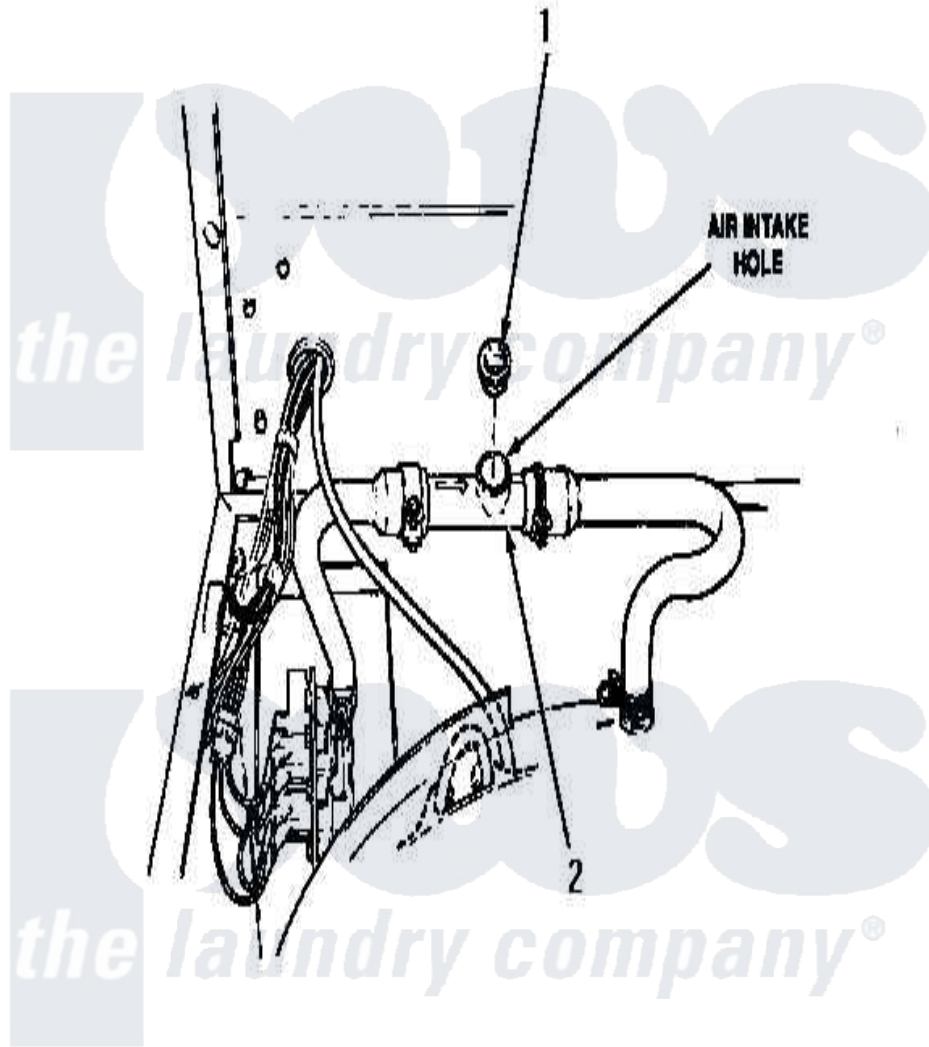

Amana AWM331 03 - BACK FLOW PREVENTER (CHANGE)

Amana [Residential Amana AWM331 Washer Parts](#) Parts Diagram 03 - BACK FLOW PREVENTER (CHANGE)
Click on the part number to view part

Item	Original Part Number	Replaced By	Status	Part Description
1	34340	34280		Assembly, Backflow Prevento
2	27118	34280		Assembly, Backflow Prevento