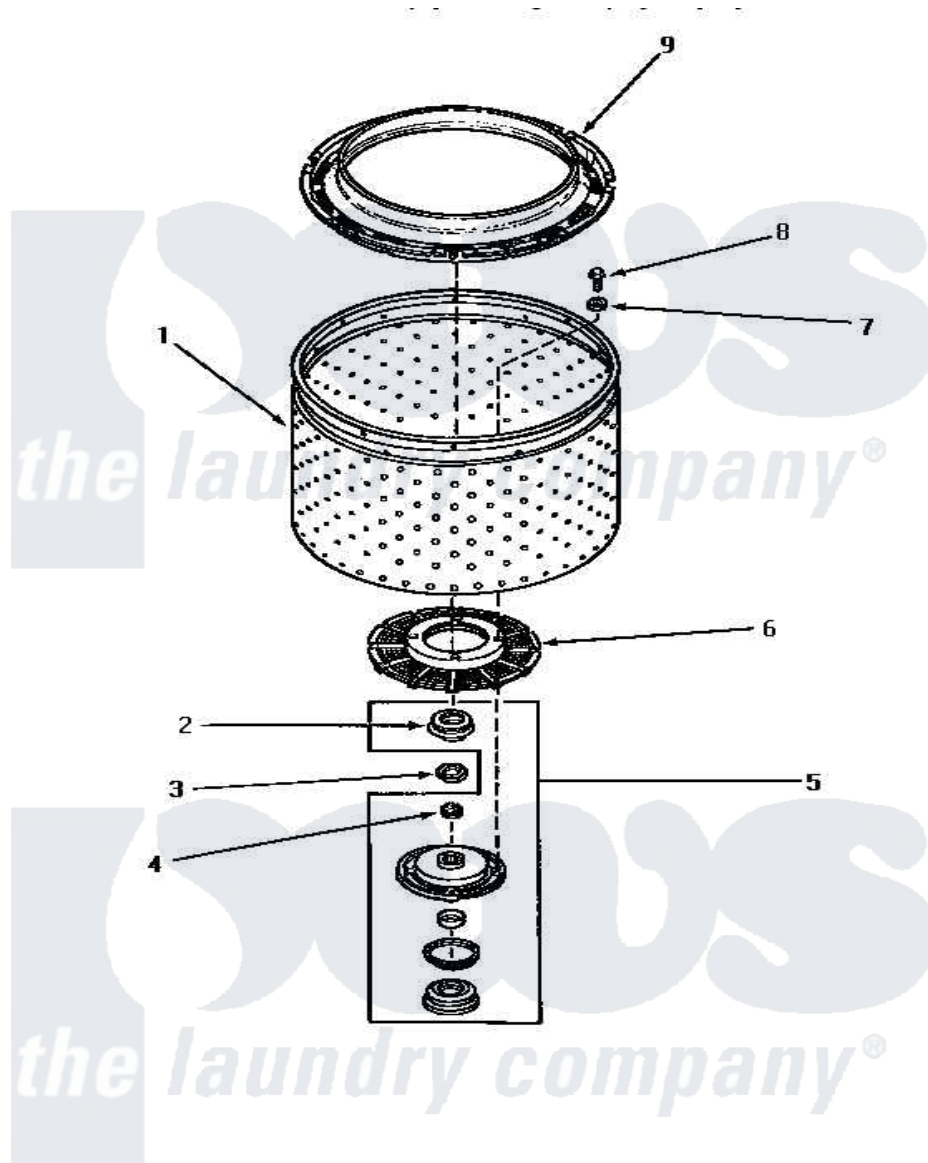

Amana AWM331 06 - CLOTHES GUARD/WASHTUB/LINT FILTER & HUB

CLOTHES GUARD, WASHTUB, LINT FILTER AND HUB

Amana [Residential Amana AWM331 Washer Parts](#) Parts Diagram 06 - CLOTHES GUARD/WASHTUB/LINT FILTER & HUB

[Click on the part number to view part](#)

Item	Original Part Number	Replaced By	Status	Part Description
1	33296	39248P		Wash Tub
"	33295	39252P		Wash Tub
"	33245			Washtub, Stainless Steel
2	Y00000000		Not Available	SEE NOTE SEAL HEAD -- (SEE PAGES 8 & 10)
3	Y29220	40016301		Nut, Lock
4	29728	40008301		Insert, Spline
5	495P3	R9900552		Hub And Seal
6	32998	39371		Filter Lin
7	28094			Gasket
8	27202	W10116787		Screw
9	32989	35035		Guard, Clothes