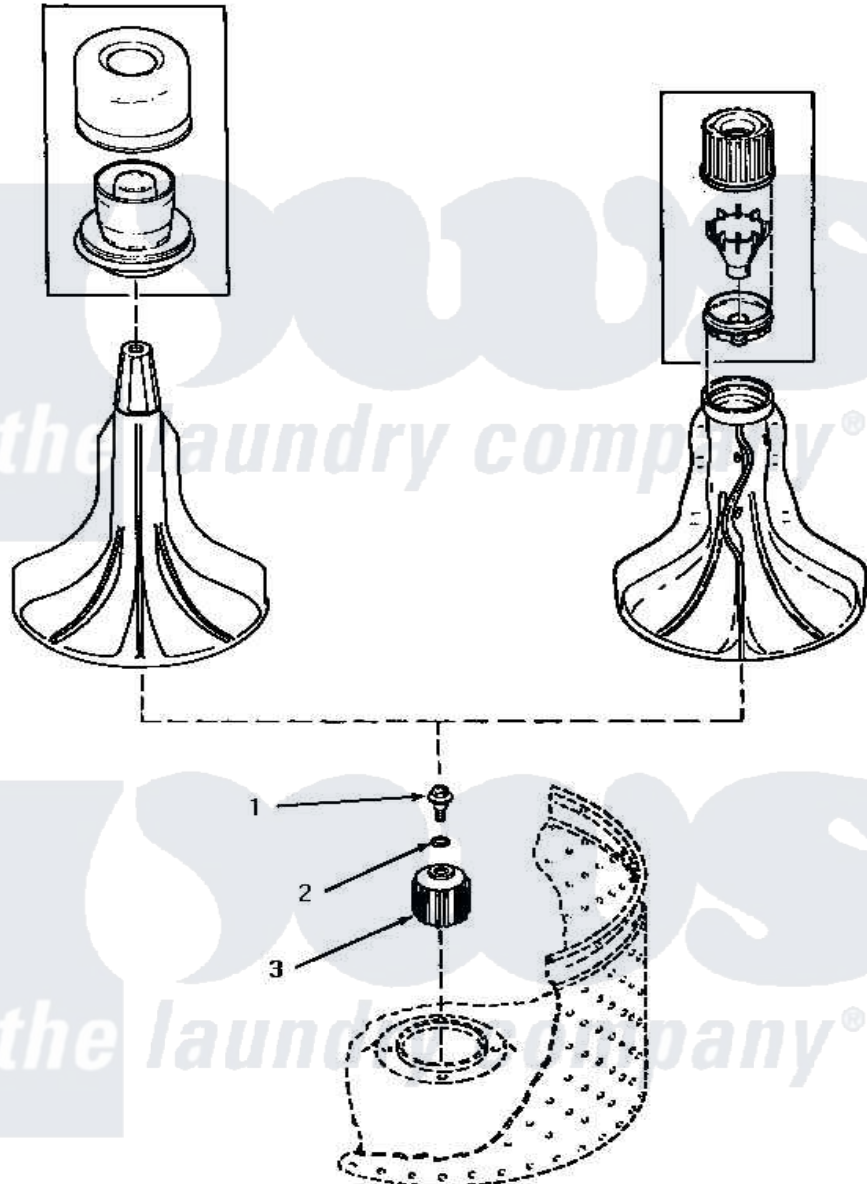

Amana AWM331 08 - DRIVE BELL (CHANGE)

Amana Residential Amana AWM331 Washer Parts Parts Diagram 08 - DRIVE BELL (CHANGE)
Click on the part number to view part

Item	Original Part Number	Replaced By	Status	Part Description
1	34288	40065102		Screw, Shoulder 1/4
2	34289	36472		O-Ring
3	34504	R9900189		Kit, Drive Bell And Seal