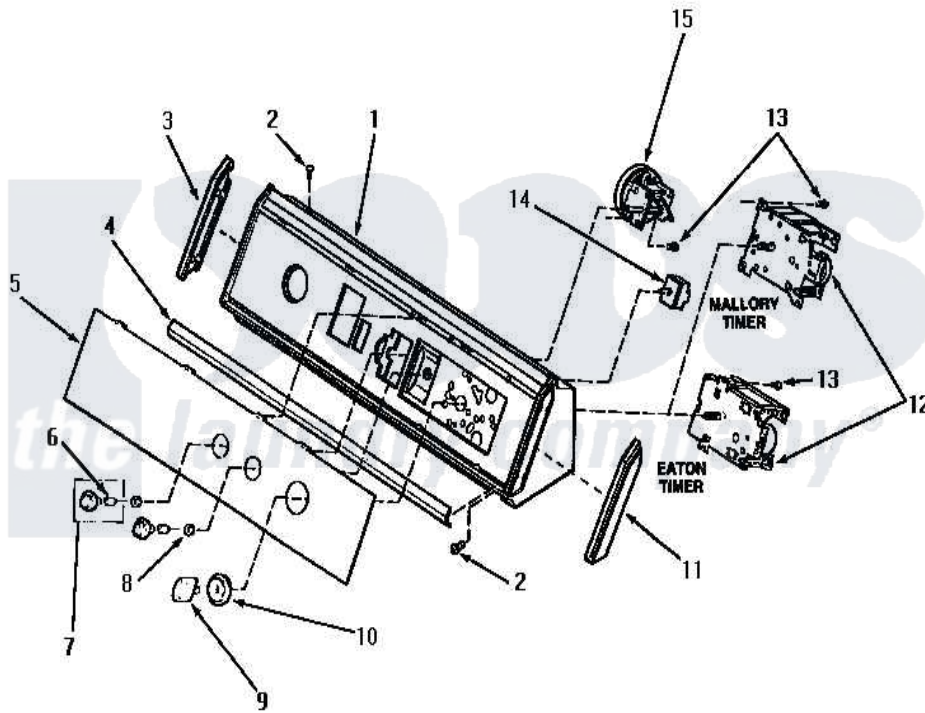

Amana AWM331 10 - GRAPHICS PANEL, CONTROL HOOD & CONTROLS

GRAPHICS PANEL, CONTROL HOOD AND CONTROLS

Amana [Residential Amana AWM331 Washer Parts](#) Parts Diagram 10 - GRAPHICS PANEL, CONTROL HOOD & CONTROLS

[Click on the part number to view part](#)

Item	Original Part Number	Replaced By	Status	Part Description
"	NOTE:		Not Available	THE INDIVIDUAL MOTORS ARE NOT AVAILABLE SEPARATELY, ORDER COMPLETE ASSEMBLIES.
1	34210		Not Available	CONTROL HOOD ASSEMBLY
2	31752		Not Available	SCREW, No.8ABX3/4 POZIDRI
3	31249		Not Available	CAP, END-L.H.-CHROME
5	33742		Not Available	PANEL, GRAPHIC
6	10519		Not Available	RETAINER
7	33688	36701W		Knob
8	57584		Not Available	NUT
9	33898		Not Available	TIMER KNOB WHITE
10	33818		Not Available	TIMER KNOB SKIRT
11	31248			Cap, End-RH-Chrome
12	31239	31239P		Timer 3 Cycle Package
13	23962	W10116760		Screw