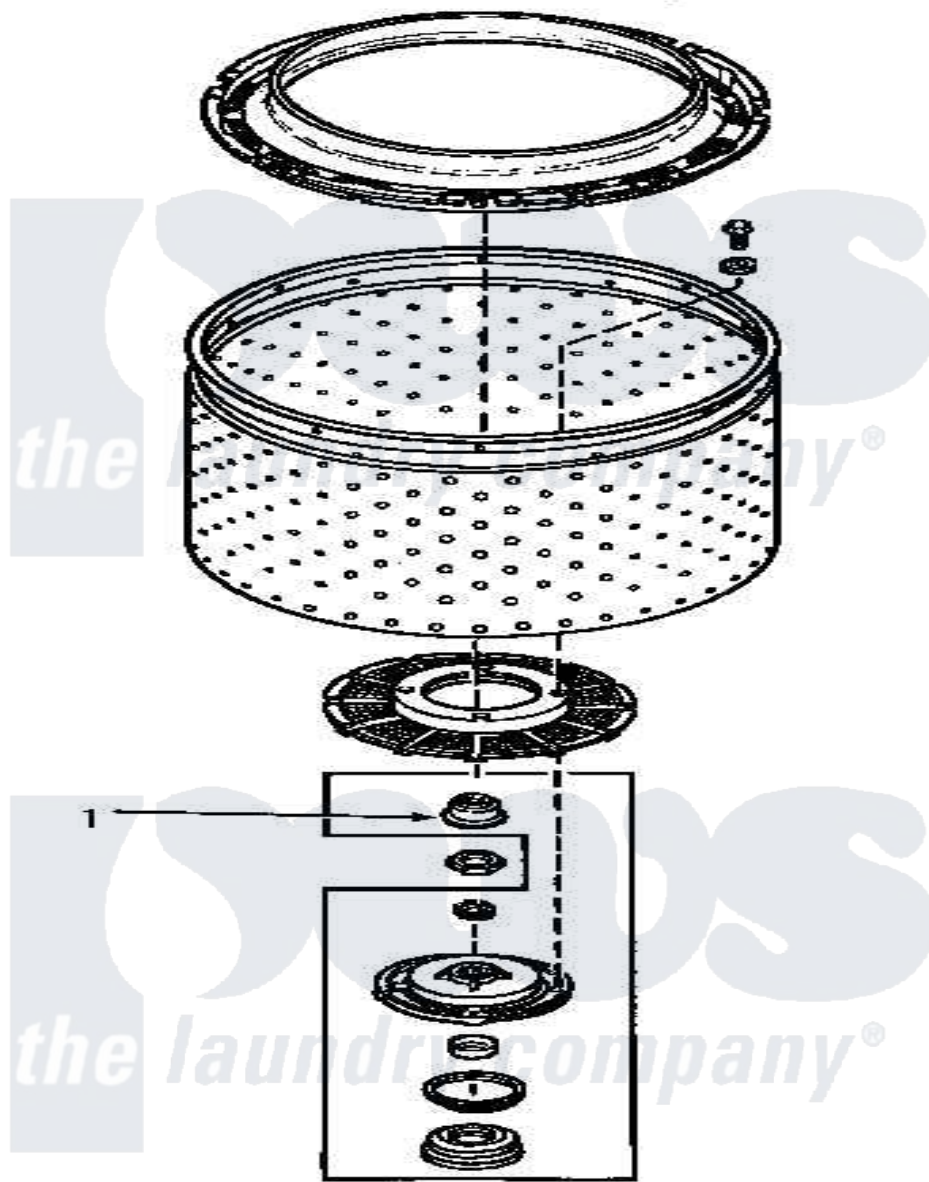

Amana AWM331 11 - HUB & TRANSMISSION TUBE SEAL

Amana Residential Amana AWM331 Washer Parts Parts Diagram 11 - HUB & TRANSMISSION TUBE SEAL
Click on the part number to view part

Item	Original Part Number	Replaced By	Status	Part Description
1	34184	R9900189		Kit, Drive Bell And Seal