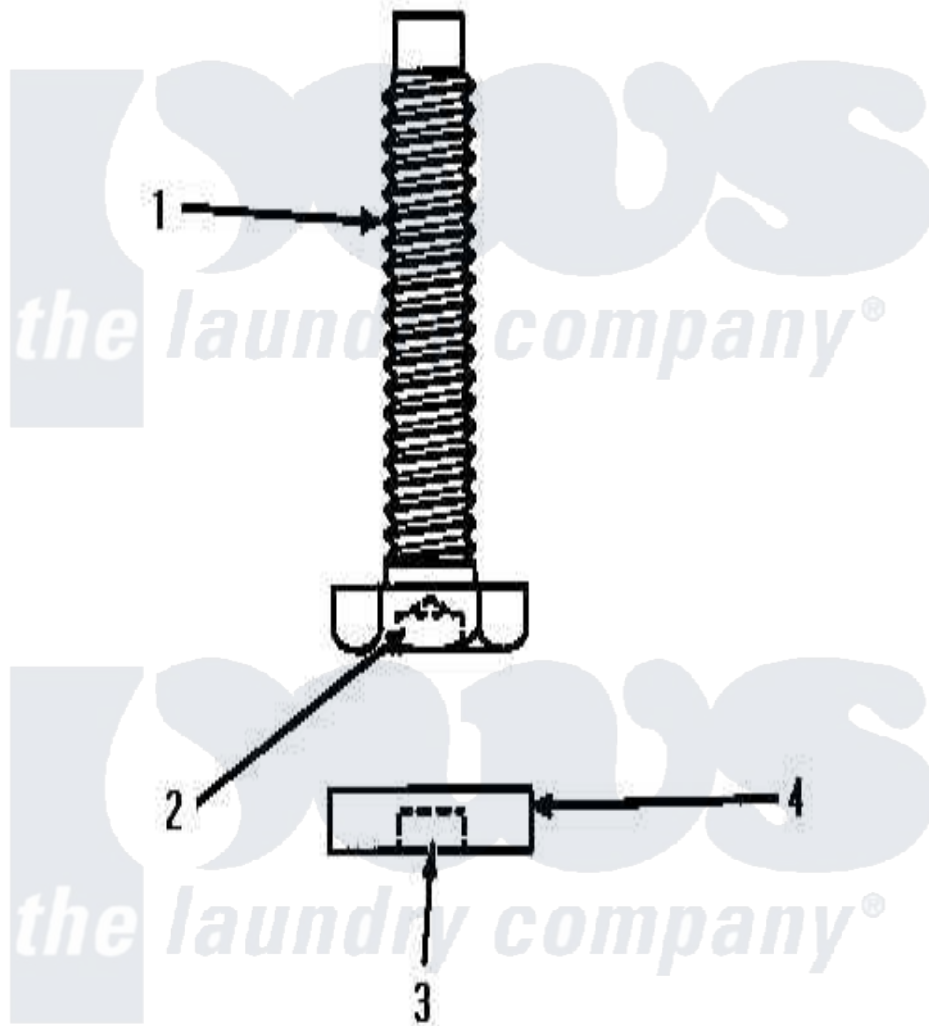

# Amana AWM331 13 - LEVELING LEG (CHANGE)

Amana [Residential Amana AWM331 Washer Parts](#) Parts Diagram 13 - LEVELING LEG (CHANGE)  
Click on the part number to view part

Item	Original Part Number	Replaced By	Status	Part Description
1	Y34319	<a href="#">22003428</a>		Leg, Adjustable
2	Y00000000		Not Available	SEE NOTE HOLE
3	Y00000000		Not Available	SEE NOTE RUBBER DIMPLE
4	34318	<a href="#">40016001</a>		Foot, Rubber