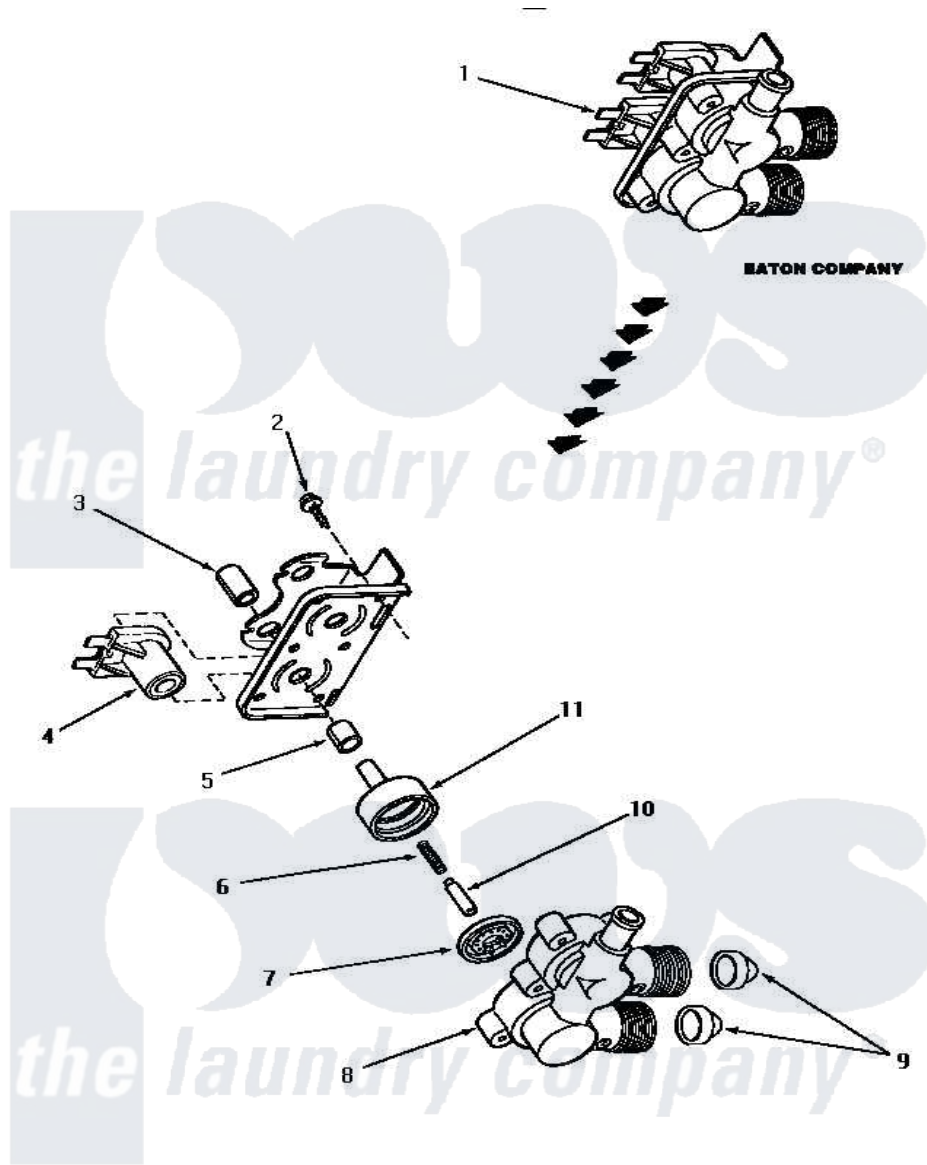

Amana AWM331 14 - MIXING VALVE ASSY (EATON COMPANY)

MIXING VALVE ASSEMBLY (Eaton Company)

Amana [Residential Amana AWM331 Washer Parts](#) Parts Diagram 14 - MIXING VALVE ASSY (EATON COMPANY)

[Click on the part number to view part](#)

Item	Original Part Number	Replaced By	Status	Part Description
1	33930			Valve, Mixing
2	25817C		Not Available	SCREW
3	24128		Not Available	SLEEVE, LONG
4	33930A	33930		Valve, Mixing
5	24129		Not Available	SLEEVE, SHORT
6	24131		Not Available	SPRING
7	24134		Not Available	DIAPHRAGM
8	Y24159	33930		Valve, Mixing
9	24122	22002960		Strainer, Washer Inlet
10	24132		Not Available	ARMATURE
11	24130			Guide, Armature