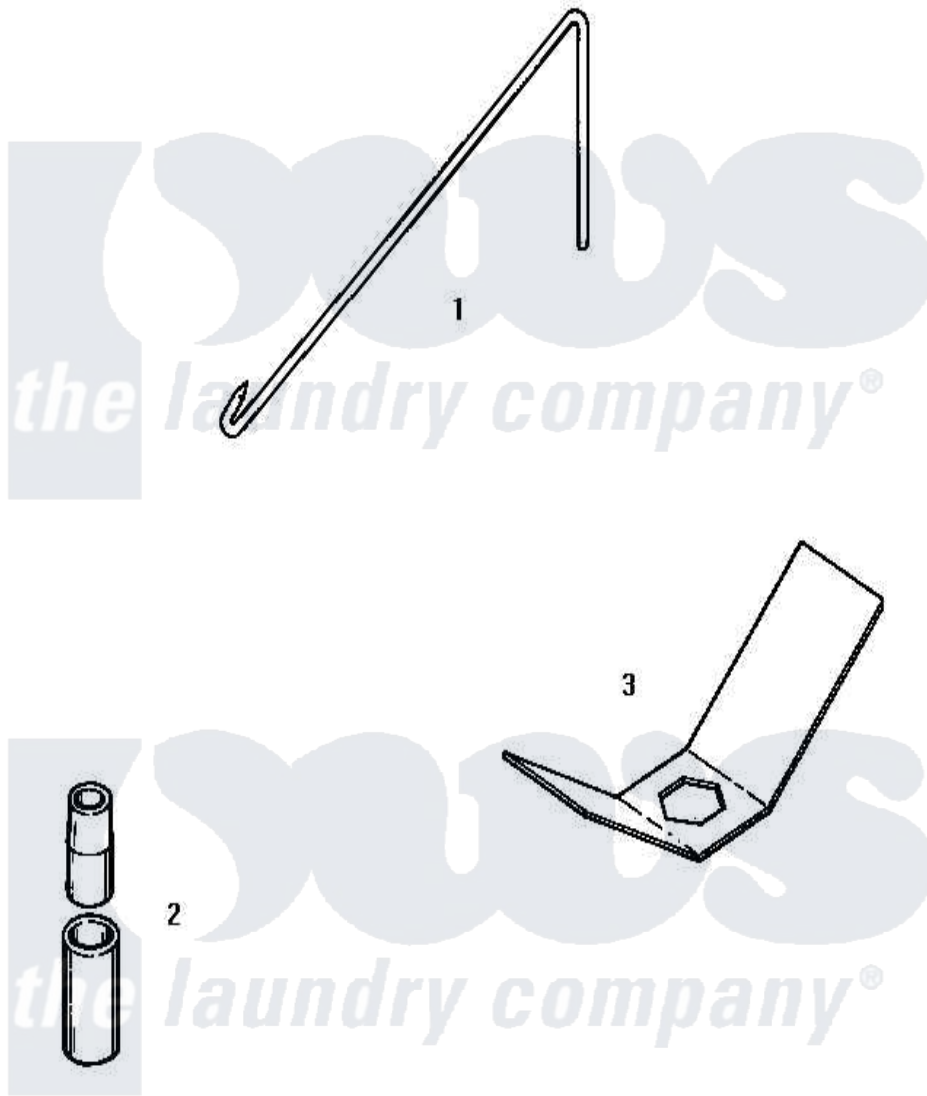

# Amana AWM331 18 - SPECIAL TOOLS

Amana [Residential Amana AWM331 Washer Parts](#) Parts Diagram 18 - SPECIAL TOOLS  
Click on the part number to view part

Item	Original Part Number	Replaced By	Status	Part Description
1	229P4	<a href="#">321P4</a>		Hook, Spring
2	<a href="#">242P4</a>			Installer, Spring
3	237P4	<a href="#">306P4</a>		Hex Wrench